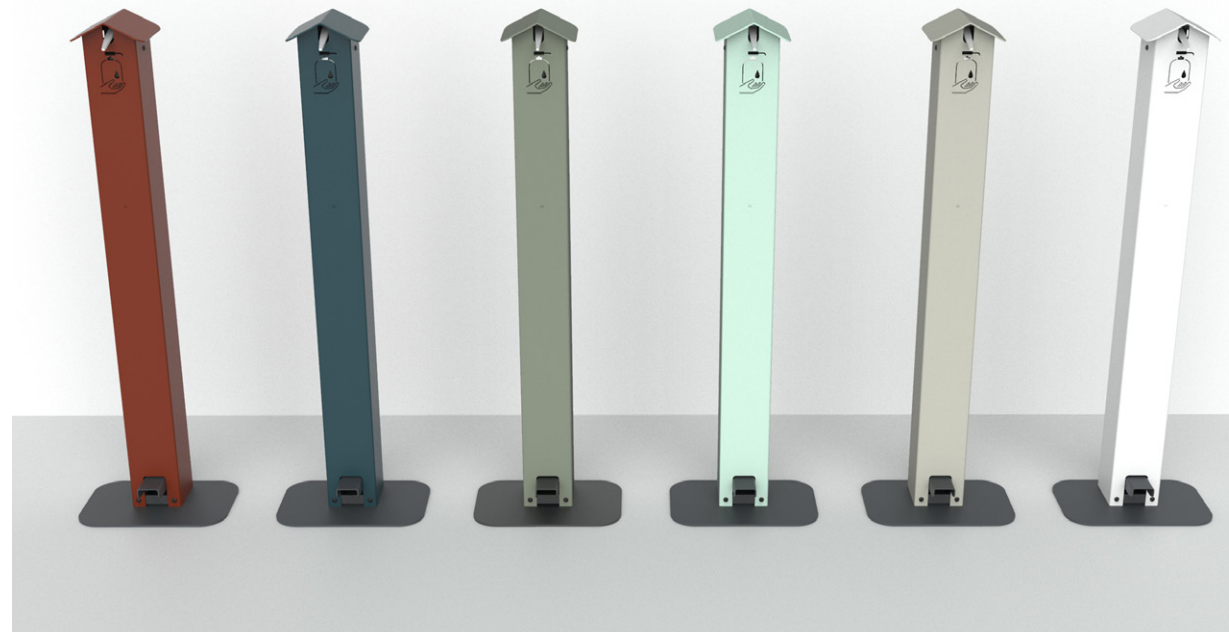

- Aluminium frame and steel foot
- Bottle can be locked with a padlock (not supplied).
- Colours:

#### For blended spaces :

Cotton white

Clay grey

Acapulco blue

- Weight: 7 kg
- Dimensions: H 100 cm / Base: 30 x 20 cm
- Can be fixed to the floor with 4 screws Ø6 mm (not supplied)

# ABÉLIO SEPARATOR

Ref. : 9711

S24

*Abélio, the multi-purpose product. It allows you to separate your dining sets by minimizing their spacing, without obstructing the passage and guaranteeing your guests' safety. It adorns space without making it seem heavy, thanks to its transparent plexiglass panel. Its asymmetrical shape, symbolizing a tree, brings a decorative touch to your outdoor space.*

- Steel frame, 5 colours:

Acapulco blue

Anthracite

Red ochre

Cactus

Clay grey

- Circular black cast iron base
- Transparent plexiglass panel with anti-UV treatment
- Weight: 23 kg
- Dimensions: H150 X L140 cm