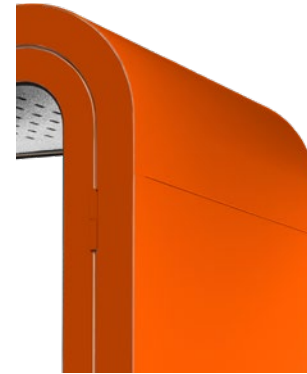

EXTERIOR: STAINLESS STEEL
FRAME: FORMICA F2253 CR

PIGLET PINK

EXTERIOR: ULTRAMATT RAL 940-6
FRAME: FORMICA BASED ON RAL 409-6

PURPLE RED

EXTERIOR: ULTRAMATT RAL 3004
FRAME: FORMICA F7966

BURNED ORANGE

EXTERIOR: ULTRAMATT RAL 410-5
FRAME: FORMICA F2962