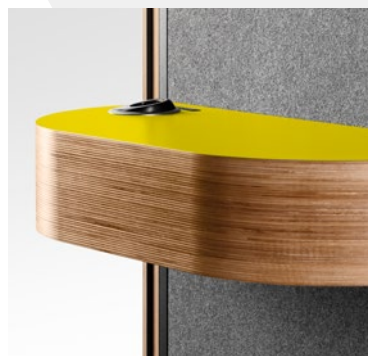

LEMON
FORMICA
BASED ON RAL 1012