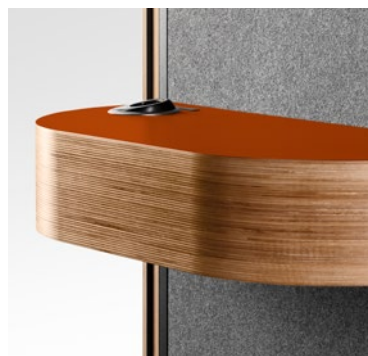

BURNED ORANGE
FORMICA
F2962