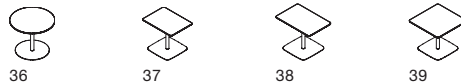

Tables

Round Top

1. 36: H660 x D800 mm