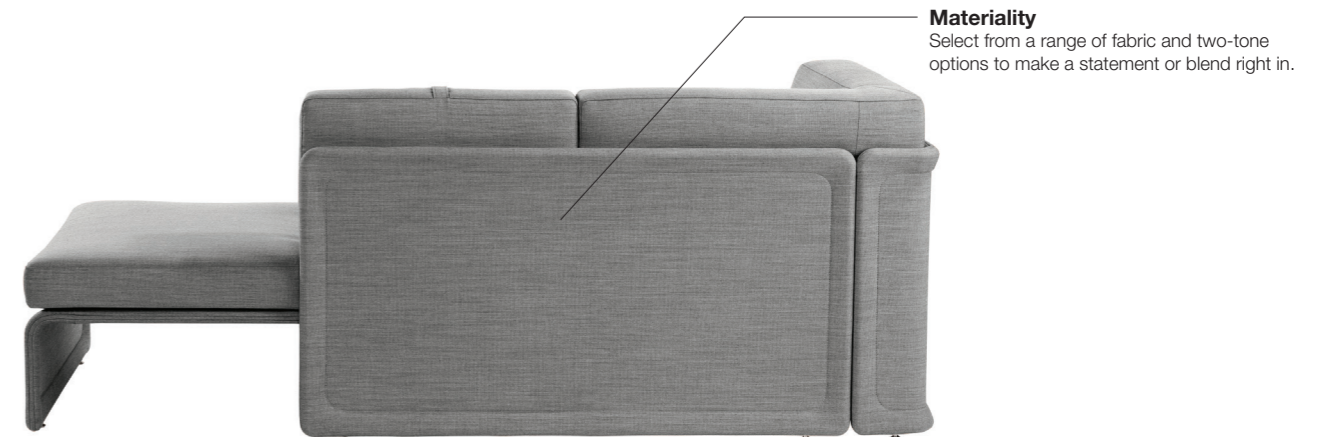

Lagunitas 3-Seat Chaise

Materiality
Select from a range of fabric and two-tone options to make a statement or blend right in.