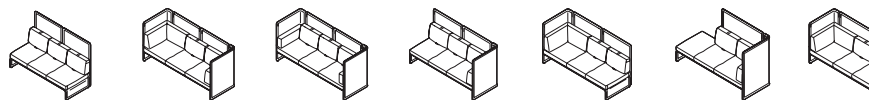

22-28 3 seaters, low screens

1. 22: 1950W x 865D x 825H
   23-24: 2370W x 865D x 825H
   25-26: 2160W x 865D x 825H
   27-28: 2160W x 865D x 825H