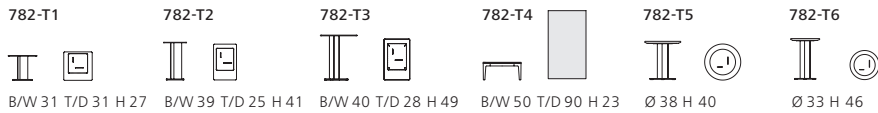

Notice

The cushions 782-CK1, 782-CR and 783-RK1 shown and listed with the article numbers are included in the prices.

All the covers can be removed.

The maximum length of the elements on shipment is 275 cm.

JAAN LIVING 782/783.

Technical drawings and dimensions

* mit Ablageboard *with board

All dimensions in cm.

JAAN LIVING 782/783.

783-25

B/W 210 T/D 105 H 70
SH 44 ST/SD 58

783-30