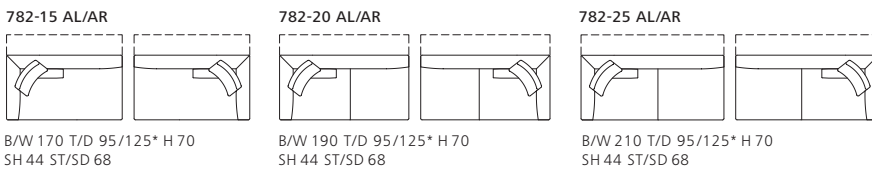

Notice

The cushions 782-CK1, 782-CR and 783-RK1 shown and listed with the article numbers are included in the prices.

All the covers can be removed.

The maximum length of the elements on shipment is 275 cm.

JAAN LIVING 782/783.

Technical drawings and dimensions

* mit Ablageboard *with board

All dimensions in cm.

JAAN LIVING 782/783.

783-25

B/W 210 T/D 105 H 70
SH 44 ST/SD 58

783-30