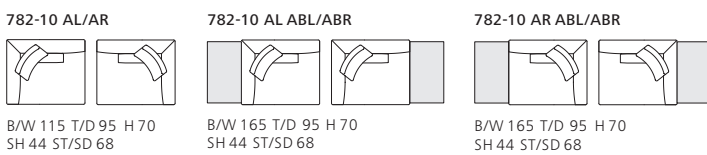

Notice

The cushions 782-CK1, 782-CR and 783-RK1 shown and listed with the article numbers are included in the prices.

All the covers can be removed.

The maximum length of the elements on shipment is 275 cm.

JAAN LIVING 782/783.

Technical drawings and dimensions

* mit Ablageboard *with board

All dimensions in cm.

JAAN LIVING 782/783.

783-25

B/W 210 T/D 105 H 70
SH 44 ST/SD 58

783-30