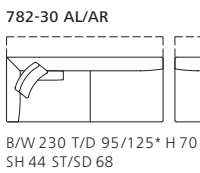

Notice

The cushions 782-CK1, 782-CR and 783-RK1 shown and listed with the article numbers are included in the prices.

All the covers can be removed.

The maximum length of the elements on shipment is 275 cm.

JAAN LIVING 782/783.

Technical drawings and dimensions

* mit Ablageboard *with board

All dimensions in cm.

JAAN LIVING 782/783.

783-25

B/W 210 T/D 105 H 70
SH 44 ST/SD 58

783-30