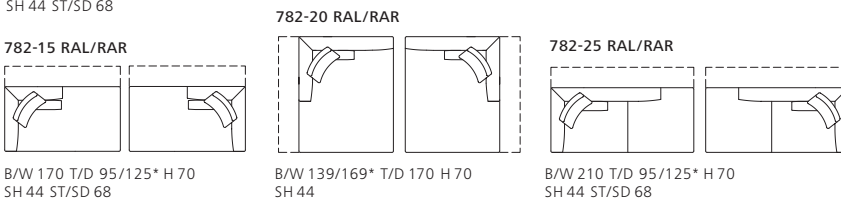

Notice

The cushions 782-CK1, 782-CR and 783-RK1 shown and listed with the article numbers are included in the prices.

All the covers can be removed.

The maximum length of the elements on shipment is 275 cm.

JAAN LIVING 782/783.

Technical drawings and dimensions

* mit Ablageboard *with board

All dimensions in cm.

JAAN LIVING 782/783.

783-25

B/W 210 T/D 105 H 70
SH 44 ST/SD 58

783-30