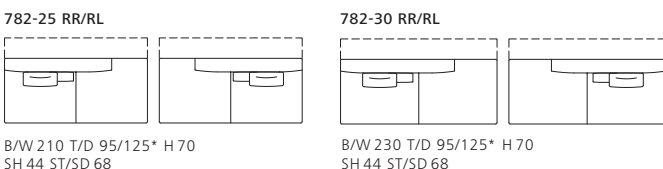

Notice

The cushions 782-CK1, 782-CR and 783-RK1 shown and listed with the article numbers are included in the prices.

All the covers can be removed.

The maximum length of the elements on shipment is 275 cm.

JAAN LIVING 782/783.

Technical drawings and dimensions

* mit Ablageboard *with board

All dimensions in cm.

JAAN LIVING 782/783.

783-25

B/W 210 T/D 105 H 70
SH 44 ST/SD 58

783-30