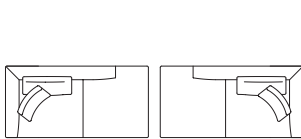

783-25 RAL/RAR

B/W 210 T/D 105 H 70
SH 44 ST/SD 58