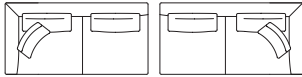

JAAN LIVING 782/783.

Technical drawings and dimensions

* mit Ablageboard *with board

All dimensions in cm.

JAAN LIVING 782/783.

783-25

B/W 210 T/D 105 H 70
SH 44 ST/SD 58

783-30

B/W 230 T/D 105 H 70
SH 44 ST/SD 58

783-35

B/W 250 T/D 105 H 70
SH 44 ST/SD 58

783-T1

B/W 50 T/D 100 H 23

783-25 AL/AR

B/W 210 T/D 105 H 70
SH 44 ST/SD 58

783-30 AL/AR