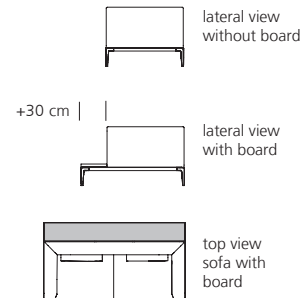

JAAN LIVING 782/783.

Boards

Boards 782:

Optionally all sofas and récamières can be equipped with boards on the back side (for surcharge). On model 782-10 AL/AR it is only possible to fit a board to the side.

Surfaces:

- satinised glass black (.33)
- leather Saddle coffee or black

Width: 30 cm.

The length corresponds to the total length/width of each element.

Boards 783:

Selected sofas and récamières are available with a board fitted to the side.

Surfaces:

- satinised glass black (.33)
- leather Saddle coffee or black

Width: 50 cm.

The depth of the board is equivalent to the total depth of the element to which it is attached.

Table elements

The table elements 782-T4 and 783-T1 can be free-standing or attached to the particular upholstery elements.