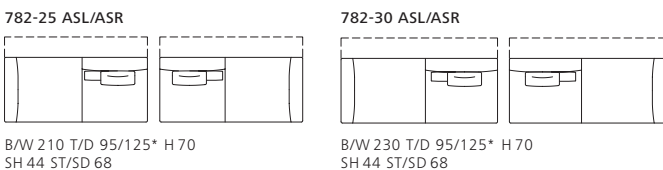

Notice

The cushions 782-CK1, 782-CR and 783-RK1 shown and listed with the article numbers are included in the prices.

All the covers can be removed.

The maximum length of the elements on shipment is 275 cm.

JAAN LIVING 782/783.

Technical drawings and dimensions

* mit Ablageboard *with board

All dimensions in cm.

JAAN LIVING 782/783.

783-25

B/W 210 T/D 105 H 70
SH 44 ST/SD 58

783-30