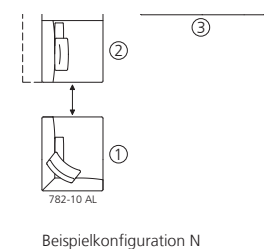

Ordering notes

All the elements in the range can be free-standing!

The Jaan Living programme offers a variety of elements which are created with the combination of at least two elements. All the elements in the 782 and 783 programmes can be used for this.

Please select the elements for your order from left to right. For a combination of several Jaan Living elements, please add a drawing.