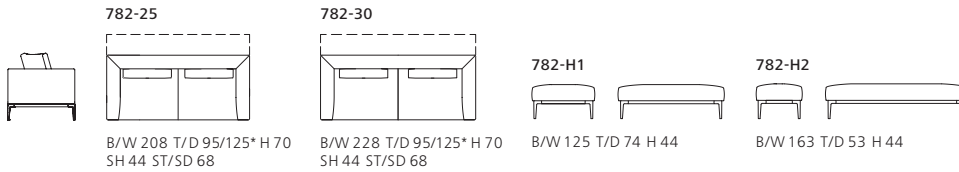

Notice

The cushions 782-CK1, 782-CR and 783-RK1 shown and listed with the article numbers are included in the prices.

All the covers can be removed.

The maximum length of the elements on shipment is 275 cm.

JAAN LIVING 782/783.

Technical drawings and dimensions

* mit Ablageboard *with board

All dimensions in cm.

JAAN LIVING 782/783.

783-25

B/W 210 T/D 105 H 70
SH 44 ST/SD 58

783-30