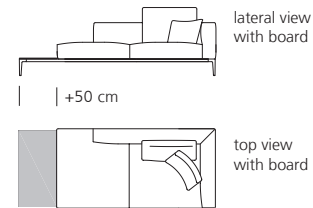

Surfaces:

- satinised glass black (.33)
- leather Saddle coffee or black

Width: 30 cm.

The length corresponds to the total length/width of each element.

Boards 783:

Selected sofas and récamières are available with a board fitted to the side.

Surfaces:

- satinised glass black (.33)
- leather Saddle coffee or black

Width: 50 cm.

The depth of the board is equivalent to the total depth of the element to which it is attached.

Table elements

The table elements 782-T4 and 783-T1 can be free-standing or attached to the particular upholstery elements.