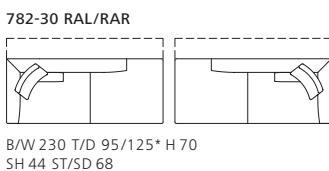

Notice

The cushions 782-CK1, 782-CR and 783-RK1 shown and listed with the article numbers are included in the prices.

All the covers can be removed.

The maximum length of the elements on shipment is 275 cm.

JAAN LIVING 782/783.

Technical drawings and dimensions

* mit Ablageboard *with board

All dimensions in cm.

JAAN LIVING 782/783.

783-25

B/W 210 T/D 105 H 70
SH 44 ST/SD 58

783-30