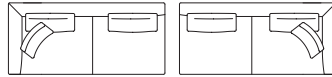

JAAN LIVING 782/783.

Technical drawings and dimensions

* mit Ablageboard *with board

All dimensions in cm.

JAAN LIVING 782/783.

783-25

B/W 210 T/D 105 H 70
SH 44 ST/SD 58

783-30

B/W 230 T/D 105 H 70
SH 44 ST/SD 58

783-35

B/W 250 T/D 105 H 70
SH 44 ST/SD 58

783-T1

B/W 50 T/D 100 H 23

783-25 AL/AR

B/W 210 T/D 105 H 70
SH 44 ST/SD 58

783-30 AL/AR