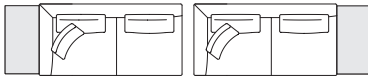

783-25 AL ABL/ABR

B/W 260 T/D 105 H 70
SH 44 ST/SD 58