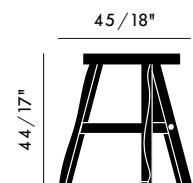

Cleaning instructions: Clean with a soft damp cloth. No abrasive agents.