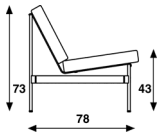

416

Kho Liang Ie 1960 Reintroduction 2019

chair

sofa
3 seater

sofa
4 seater

upholstery category **1 2 3 4 5**

Comment

Base and crossbars in powder coating colour.
Or base in brushed stainless steel (surcharge).
If the base is brushed stainless steel, then the crossbars are always made in P03 Black. With black plastic gliders.

meterage	230cm	540cm	650cm
weight	17kg	41,5kg	
packing			

416 Classic

Kho Liang Ie 1960 Reintroduction 2019

chair

sofa
3 seater

sofa
4 seater

upholstery category **1 2 3 4 5**

Comment

meterage	230cm	540cm	650cm
weight	17kg	41,5kg	
packing			