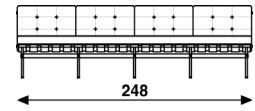

416

Kho Liang Ie 1960 Reintroduction 2019

chair

sofa
3 seater

sofa
4 seater

upholstery category **1 2 3 4 5**

Comment

Base and crossbars in powder coating colour.
Or base in brushed stainless steel (surcharge).
If the base is brushed stainless steel, then the crossbars are always made in P03 Black. With black plastic gliders.

meterage	230cm	540cm	650cm
weight	17kg	41,5kg	
packing			

416 Classic

Kho Liang Ie 1960 Reintroduction 2019

chair

sofa
3 seater

sofa
4 seater

upholstery category **1 2 3 4 5**

Comment

meterage	230cm	540cm	650cm
weight	17kg	41,5kg	
packing			