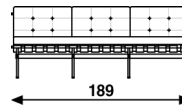

meterage	230cm	540cm	650cm
weight	17kg	41,5kg	
packing			

416 Classic

Kho Liang Ie 1960 Reintroduction 2019

chair

sofa
3 seater

sofa
4 seater

upholstery category **1 2 3 4 5**

Comment

meterage	230cm	540cm	650cm
weight	17kg	41,5kg	
packing			