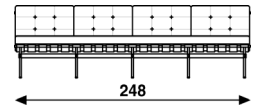

meterage	230cm	540cm	650cm
weight	17kg	41,5kg	
packing			

416 Classic

Kho Liang Ie 1960 Reintroduction 2019

chair

sofa
3 seater

sofa
4 seater

upholstery category **1 2 3 4 5**

Comment