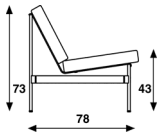

meterage	230cm	540cm	650cm
weight	17kg	41,5kg	
packing			

416 Classic

Kho Liang Ie 1960 Reintroduction 2019

chair

sofa
3 seater

sofa
4 seater

upholstery category **1 2 3 4 5**

Comment

meterage	230cm	540cm	650cm
weight	17kg	41,5kg	
packing			