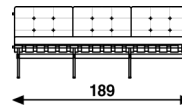

416

Kho Liang Ie 1960 Reintroduction 2019

chair

sofa
3 seater

sofa
4 seater

upholstery category **1 2 3 4 5**

Comment

Base and crossbars in powder coating colour.
Or base in brushed stainless steel (surcharge).
If the base is brushed stainless steel, then the crossbars are always made in P03 Black. With black plastic gliders.

meterage	230cm	540cm	650cm
weight	17kg	41,5kg	
packing			

416 Classic

Kho Liang Ie 1960 Reintroduction 2019

chair

sofa
3 seater

sofa
4 seater

upholstery category **1 2 3 4 5**

Comment

meterage	230cm	540cm	650cm
weight	17kg	41,5kg	
packing			