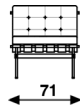

meterage	230cm	540cm	650cm
weight	17kg	41,5kg	
packing			

416 Classic

Kho Liang Ie 1960 Reintroduction 2019

chair

sofa
3 seater

sofa
4 seater

upholstery category **1 2 3 4 5**

Comment

meterage	230cm	540cm	650cm
weight	17kg	41,5kg	
packing			