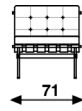

416

Kho Liang Ie 1960 Reintroduction 2019

chair

sofa
3 seater

sofa
4 seater

upholstery category **1 2 3 4 5**

Comment

Base and crossbars in powder coating colour.
Or base in brushed stainless steel (surcharge).
If the base is brushed stainless steel, then the crossbars are always made in P03 Black. With black plastic gliders.

meterage	230cm	540cm	650cm
weight	17kg	41,5kg	
packing			

416 Classic

Kho Liang Ie 1960 Reintroduction 2019

chair

sofa
3 seater

sofa
4 seater

upholstery category **1 2 3 4 5**

Comment

meterage	230cm	540cm	650cm
weight	17kg	41,5kg	
packing			