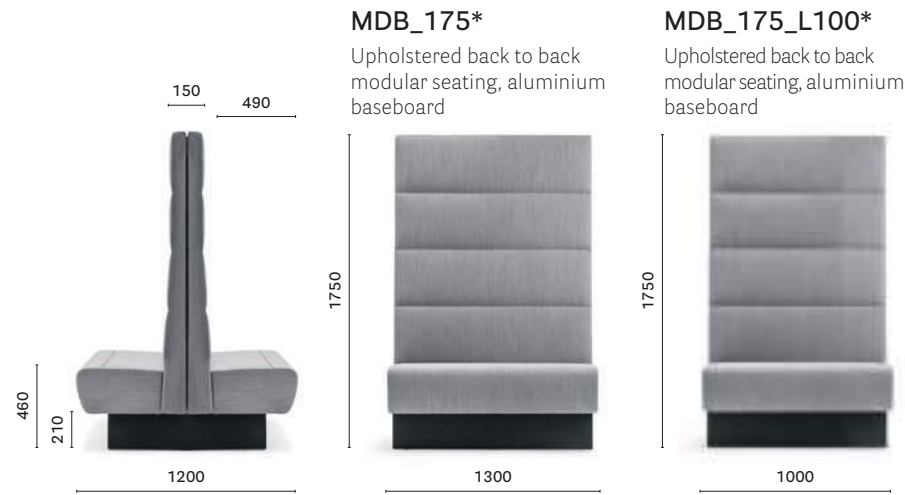

MDB_175_L100*

MDA_110*

MDA_140*

MDA_175*

MDB_175*