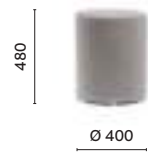

322
Upholstered pouf