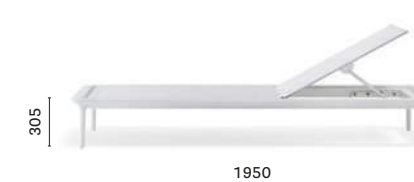

REVA_L

Sun lounger, aluminium frame and legs
BACKREST GRADES: 13°, 23°, 33°, 43°