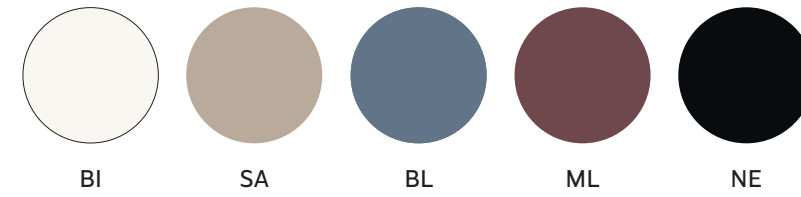

3723

Armchair, upholstered shell,  
solid ash wood backrest and legs

3724

Armchair, upholstered shell,  
solid ash wood backrest, steel tube legs

FINISHES / FINITURE

polypropylene / polipropilene

genuine leather  
cuoio naturale