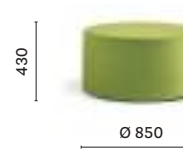

325
Upholstered pouf