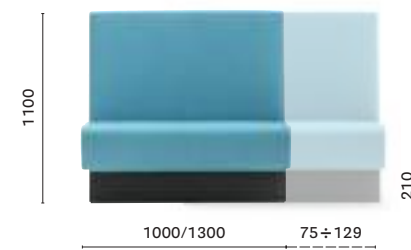

\*Free standing / Autoportante

**MDAB\_175\***

Upholstered corner back to back modular seating, aluminium baseboard

custom made sized / misura su richiesta

**MDP\_110\***

Upholstered linear modular seating, aluminium baseboard