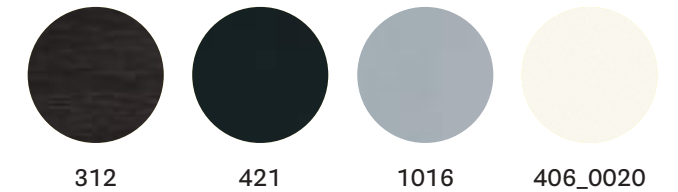

MODUS 2.0

MD/2L_110*
Upholstered linear modular seating, aluminium baseboard

90, 490, 210, 640, 460, 1100, 1300

MD/2L_110_L100*
Upholstered linear modular seating, aluminium baseboard

1100, 1000

MD/2L_140*
Upholstered linear modular seating, aluminium baseboard

90, 490, 210, 640, 460, 1400, 1300

MD/2L_140_L100*
Upholstered linear modular seating, aluminium baseboard

1400, 1000

MD/2A_110*
Upholstered corner modular seating, aluminium baseboard

490, 1100, 210, 460, 640, 1370x1370

MD/2A_140*
Upholstered corner modular seating, aluminium baseboard

1400

K_MD/2L
Back shelf for linear version bench
Mensola posteriore per panca lineare
THICKNESS: 40

K_MD/2A
Back shelf for corner unit bench
Mensola posteriore per panca angolare
THICKNESS: 40

MD/2C60_140*
Upholstered modular seating, aluminium baseboard, single / double / triple / quadruple curved unit 60°

*Free standing / Autoportante

K_MD/2C60
Back curved shelf only, thickness 4cm, single / double / triple / quadruple curved unit 60°
Mensola posteriore per panca curva
singola / doppia / tripla / quadrupla raggio 60°
THICKNESS: 40

FINISHES / FINITURE

fabrics / tessuti

→ see booklet for finishes
vedi catalogo finiture

laminates for back side panel / pannello in laminato

laminates for back shelf / mensola in laminato

Fenix for back shelf / mensola in Fenix

aluminium for baseboard / alluminio per zoccolo

CERTIFICATIONS / CERTIFICAZIONI

→ Omologation "Classe 1 IM"
Omologazione "Classe 1 IM"