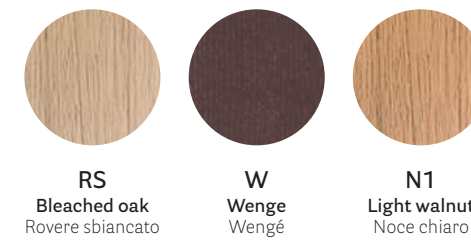

RS  
Bleached oak  
Rovere sbiancato

W  
Wenge  
Wengé

N1  
Light walnut  
Noce chiaro

BI  
White  
Bianco

GC  
Light grey  
Grigio chiaro

fabrics / tessuti

→ see booklet for finishes  
vedi catalogo finiture

## FINISHES / FINITURE

coated oak / rovere verniciato

lacquered oak with visible grains / rovere laccato a poro aperto

fabrics / tessuti

→ see booklet for finishes  
vedi catalogo finiture