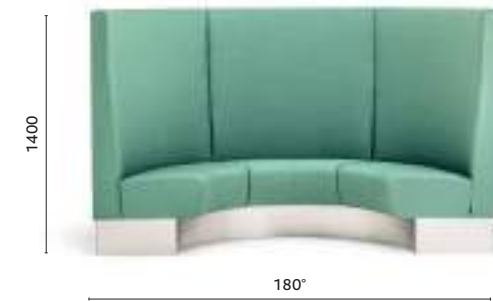

MODUS 2.0

MD/2L_110*
Upholstered linear modular seating, aluminium baseboard

90, 490, 210, 640, 460, 1100, 1300

MD/2L_110_L100*
Upholstered linear modular seating, aluminium baseboard

1100, 1000

MD/2L_140*
Upholstered linear modular seating, aluminium baseboard

90, 490, 210, 640, 460, 1400, 1300

MD/2L_140_L100*
Upholstered linear modular seating, aluminium baseboard

1400, 1000

MD/2A_110*
Upholstered corner modular seating, aluminium baseboard

490, 1100, 210, 460, 640, 1370x1370

MD/2A_140*
Upholstered corner modular seating, aluminium baseboard

1400

K_MD/2L
Back shelf for linear version bench
Mensola posteriore per panca lineare
THICKNESS: 40

K_MD/2A
Back shelf for corner unit bench
Mensola posteriore per panca angolare
THICKNESS: 40

MD/2C60_140*
Upholstered modular seating, aluminium baseboard, single / double / triple / quadruple curved unit 60°

*Free standing / Autoportante

K_MD/2C60
Back curved shelf only, thickness 4cm, single / double / triple / quadruple curved unit 60°
Mensola posteriore per panca curva
singola / doppia / tripla / quadrupla raggio 60°
THICKNESS: 40

FINISHES / FINITURE

fabrics / tessuti

→ see booklet for finishes
vedi catalogo finiture

laminates for back side panel / pannello in laminato