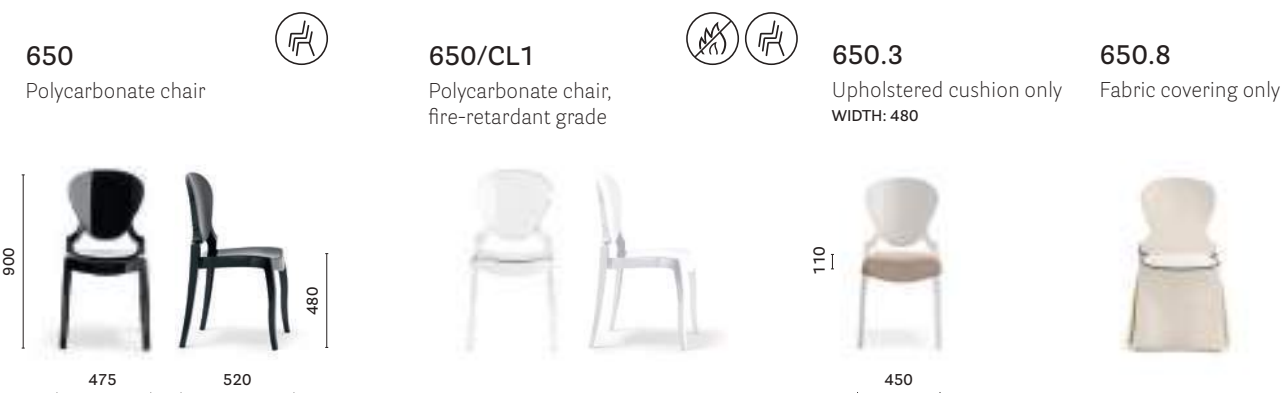

SIZES / DIMENSIONI

FINISHES / FINITURE

polycarbonate / policarbonato