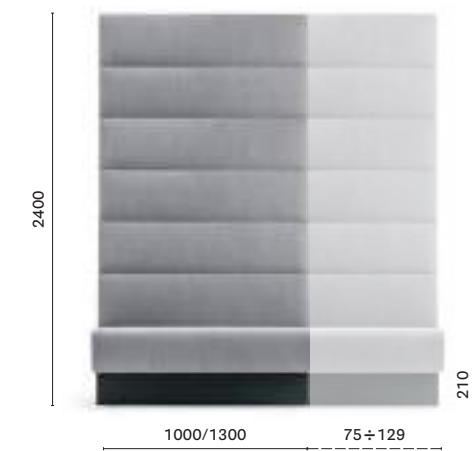

Upholstered linear modular seating, aluminium baseboard