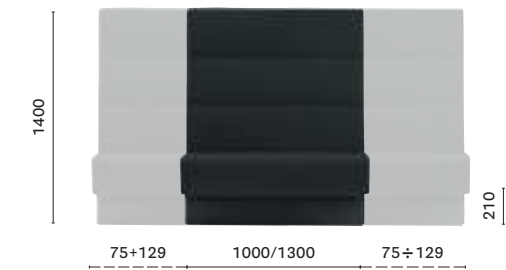

*Free standing / Autoportante

MD5

Backside laminate or upholstered panel
Pannello posteriore in laminato o imbottito
THICKNESS: 30

MDP_140*

Upholstered linear modular seating, aluminium baseboard

MDP_240