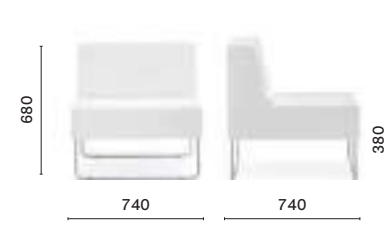

SIZES / DIMENSIONI

790

Lounge sofa unit, polyethylene seat, stainless steel tube sled frame