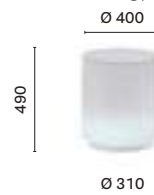

**485**  
Polyethylene pouf  
23W energy saver IP20

**485E**  
Polyethylene pouf  
23W energy saver IP44

**485L**  
Polyethylene pouf  
IP40

**486**  
Polyethylene pouf,  
methacrylate top, steel base  
25W energy saver IP20