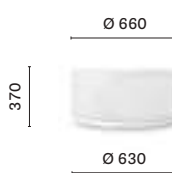

SIZES / DIMENSIONI

FINISHES / FINITURE

polyethylene / polietilene

BI GI VE CI RO NE

methacrylate / metacrilato

OP GI_BI VE_BI CI_BI RO BI_NE

fabrics / tessuti

→ see booklet for finishes
vedi catalogo finiture

steel / acciaio

CR

powder coated / verniciato

BI100

LED RGB

CERTIFICATES / CERTIFICAZIONI