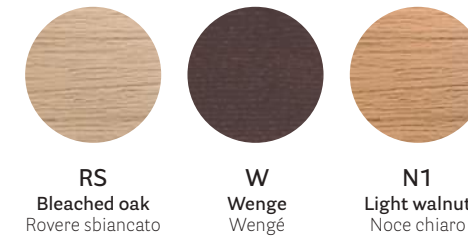

## FINISHES / FINITURE

coated oak / rovere verniciato

coated walnut / noce verniciato

lacquered oak with visible grains  
rovere laccato a poro aperto

fabrics / tessuti

→ see booklet for finishes  
vedi catalogo finiture