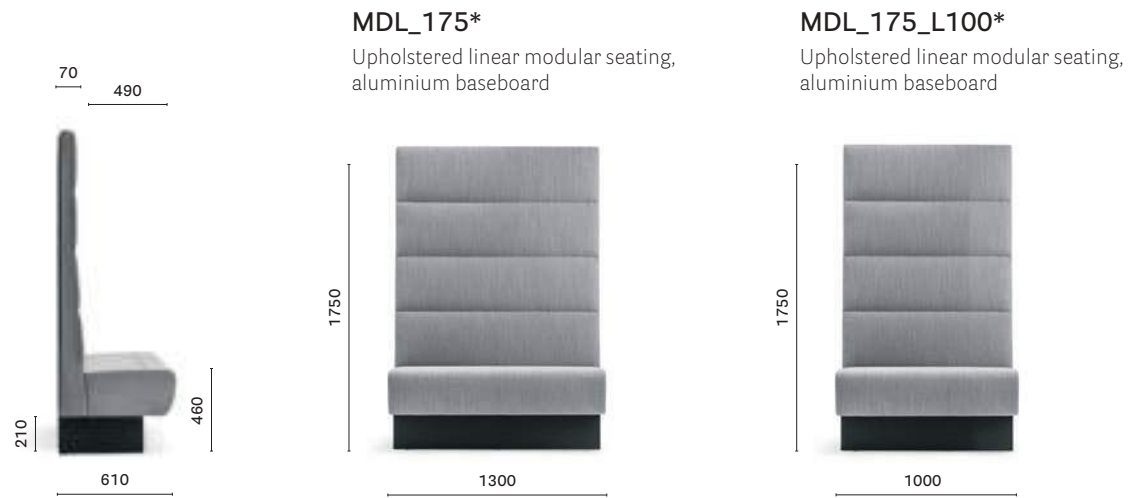

MODUS

*Free standing / Autoportante