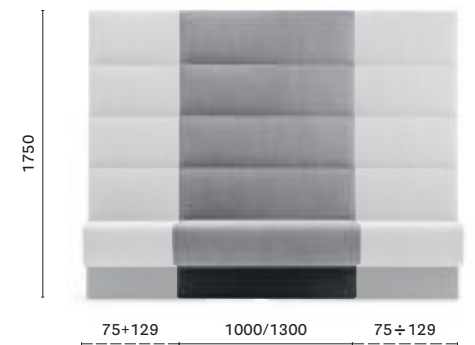

Upholstered back to back modular seating, aluminium baseboard

Upholstered back to back modular seating, aluminium baseboard

Upholstered corner modular seating, aluminium baseboard

Upholstered corner modular seating, aluminium baseboard

Upholstered corner modular seating, aluminium baseboard

Upholstered corner modular seating, aluminium baseboard

Upholstered corner back to back modular seating, aluminium baseboard

Upholstered corner back to back modular seating, aluminium baseboard

*Free standing / Autoportante

MDAB_175*

Upholstered corner back to back modular seating, aluminium baseboard

custom made sized / misura su richiesta

MDP_110*

Upholstered linear modular seating, aluminium baseboard

Upholstered linear modular seating, aluminium baseboard

*Free standing / Autoportante

MD5

Backside laminate or upholstered panel
Pannello posteriore in laminato o imbottito
THICKNESS: 30

MDP_140*

Upholstered linear modular seating, aluminium baseboard

Upholstered linear modular seating, aluminium baseboard