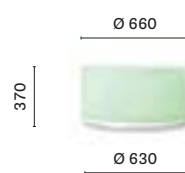

**470 + 473**  
Polyethylene pouf, steel base

**475**  
Polyethylene pouf, steel base  
23W energy saver IP20

**475E**  
Polyethylene pouf, steel base  
23W energy saver IP44

**475L**  
Polyethylene pouf, steel base  
IP40