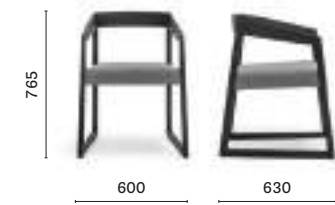

## SIZES / DIMENSIONI

455

Solid oak or walnut wood armchair,  
upholstered seat

457

Solid oak or walnut wood armchair,  
upholstered seat and backrest