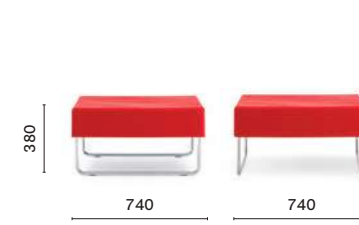

792

Lounge pouf unit, polyethylene seat, stainless steel tube sled frame