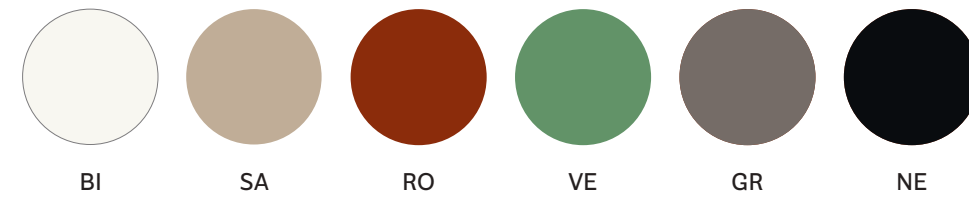

FINISHES / FINITURE

polypropylene / polipropilene