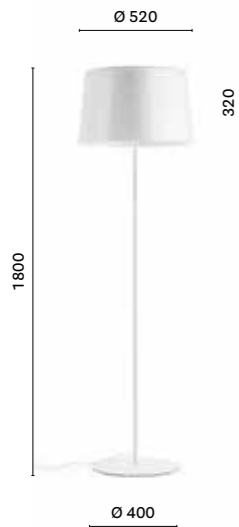

SIZES / DIMENSIONI

L001ST/B

Floor lamp, steel frame, polycarbonate diffuser