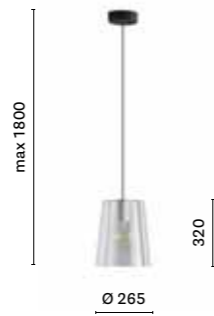

L001SW/A

Suspension lamp with polycarbonate diffuser