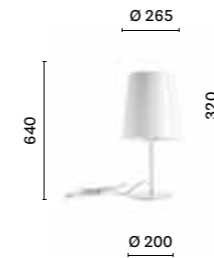

SIZES / DIMENSIONI

L001TA/A

Table lamp, steel frame, polycarbonate diffuser