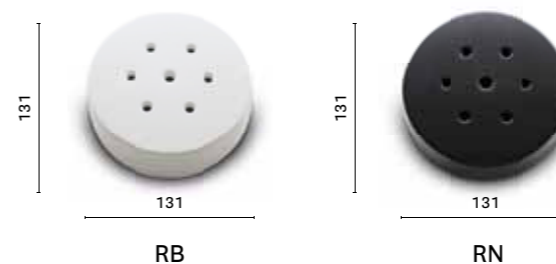

FINISHES / FINITURE

ceiling rose / rosone

electrical features / caratteristiche elettriche

- Light L002S: MAX 1x75W E27 220-240V 50-60Hz IP20 Class I
- Light L002SW: MAX 1x23W E27 220-240V 50-60 Hz IP20 Class II

Light bulb excluded / Lampadina esclusa

CERTIFICATES / CERTIFICAZIONI

L002S
EN60598-2-1:1989 used in compliance with EN 60598-1:2008 (test report N°0262CE12)
EN60598-2-1:1989 usato in conformità con EN 60598-1:2008 (test report 0262CE12)

L002SW
EN60598-2-1:1989 used in compliance with EN 60598-1:2008 (test report N°0262CE12)
EN60598-2-1:1989 usato in conformità con EN 60598-1:2008 (test report 0262CE12)