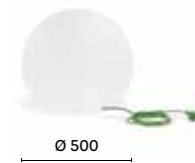

SIZES / DIMENSIONI

330E
Floor polyethylene
lighting for outdoor

Suspension polyethylene
lighting for outdoor

331E
Floor polyethylene
lighting for outdoor

Suspension polyethylene
lighting for outdoor

332E
Floor polyethylene lighting
for outdoor