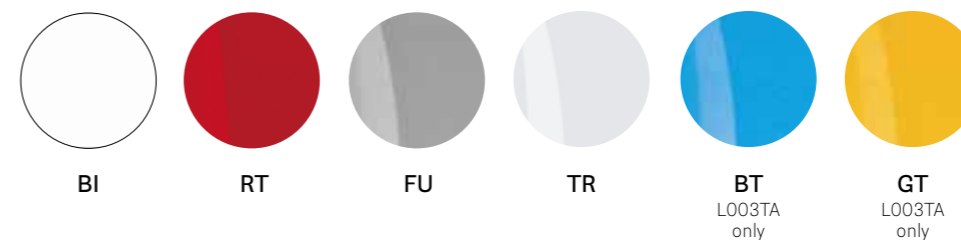

SIZES / DIMENSIONI

L003TA

Polycarbonate lighting

L003TB

Polycarbonate lighting

FINISHES / FINITURE

polycarbonate / policarbonato

BI