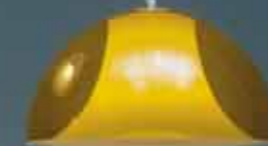

L002

Lighting Time

DESIGN
Alberto Basaglia - Natalia Rota Nodari, 2011

EN — Distinguished by soft and sinuous shapes, the L002 collection is the result of combining two moulded polycarbonate shells. The inner shell diffuses the light and hides the bulb, while the outer diffuser comes in different colours.

IT — Caratterizzata da forme morbide e sinuose, la collezione L002 nasce dall'unione di due gusci in policarbonato stampato. Il guscio interno diffonde la luce nascondendo la lampadina; quello esterno può essere in diversi colori.