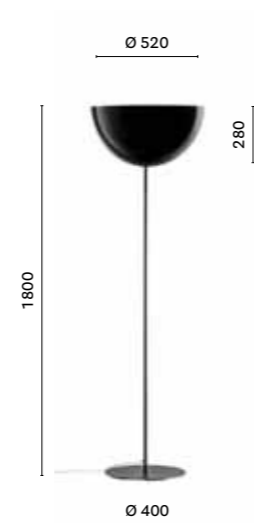

SIZES / DIMENSIONI

L002T/BA

Polycarbonate diffusers, steel frame

L002ST/BA

Two polycarbonate diffusers, steel frame

FINISHES / FINITURE

polycarbonate diffuser / diffusore in policarbonato

transparent / trasparente