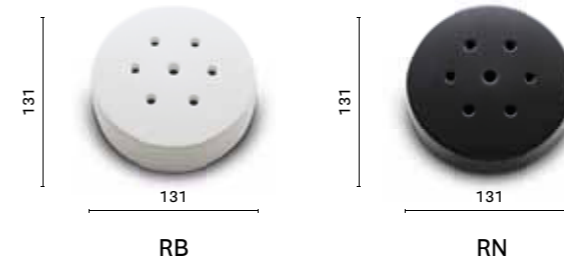

L001SW/AA* (A+A)

Suspension lamp with two polycarbonate diffusers

L001S/BA* (B+A)

Suspension lamp with two polycarbonate diffusers

L001SW/BA* (B+A)

Suspension lamp with two polycarbonate diffusers

*Inner diffuser = colour BI only / Diffusore interno = solo colore BI

ceiling rose / rosone

electrical features / caratteristiche elettriche

- **L001S Light:** MAX 1X75W E27 220-240V 50-60 Hz IP20 Class I
- **L001SW Light:** MAX 1X23W E27 220-240V 50-60 Hz IP20 Class II

Light bulb excluded / Lampadina esclusa