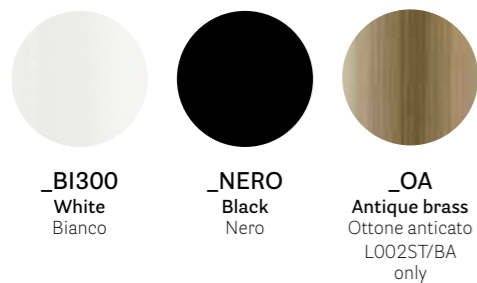

solid colour

soft-touch coated / verniciato finitura soft-touch

FINISHES / FINITURE

steel base / base in acciaio

electrical features / caratteristiche elettriche

- Light L002T: MAX 1X100W E27 220-240V 50-60 Hz IP20 Class II
Light bulb excluded / Lampadina esclusa
- Light L002ST: MAX 1X100W E27 220-240V 50-60 Hz IP20 Class II
Light bulb included / Lampadina inclusa