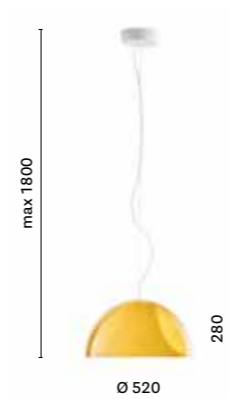

SIZES / DIMENSIONI

L002S/BA

Suspension lamp with two polycarbonate diffusers

L002SW/BA

Suspension lamp with two polycarbonate diffusers

Inner diffuser = colour BI only / Diffusore interno = solo colore BI

FINISHES / FINITURE