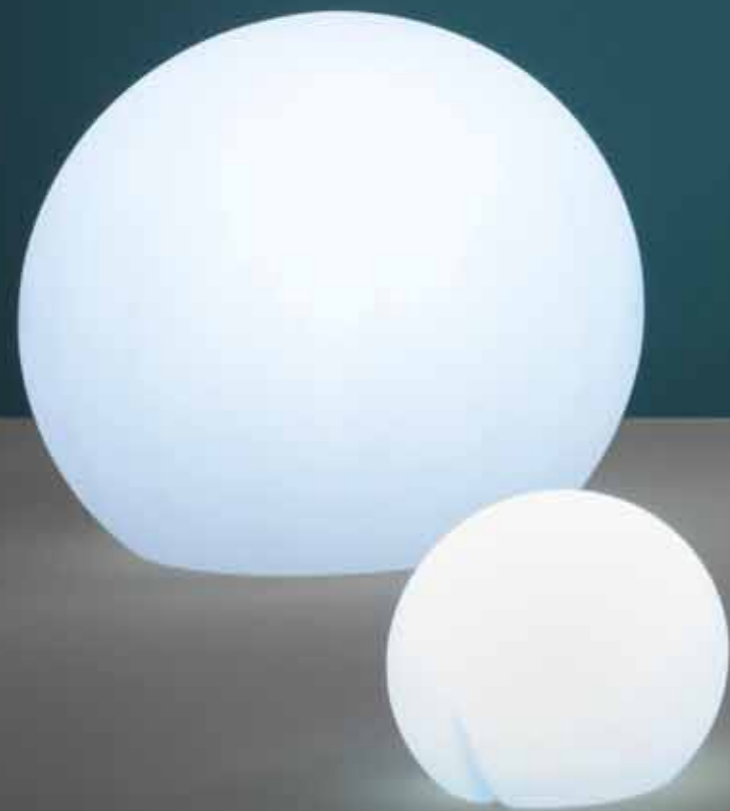

Happy Apple

Lighting temptation

DESIGN

Alberto Basaglia - Natalia Rota Nodari, 2012

EN — Happy Apple is a collection of lamps made-up of polyethylene lighting body that perfectly fits both indoor and outdoor use. Multipurpose and versatile, it can be a suspension lamp, a floor lamp or an applique.

IT — Happy Apple è una collezione di lampade realizzata con corpo illuminante in polietilene che si adatta perfettamente sia all'uso interno sia alla collocazione outdoor. Polivalente e versatile, può essere una lampada a sospensione, da terra, oppure un'applique da parete.