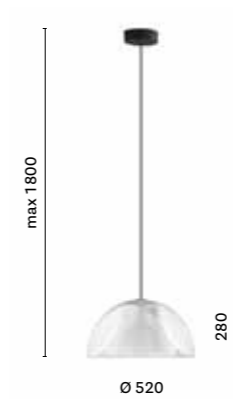

L002SW/BA

Suspension lamp with two polycarbonate diffusers

Inner diffuser = colour BI only / Diffusore interno = solo colore BI