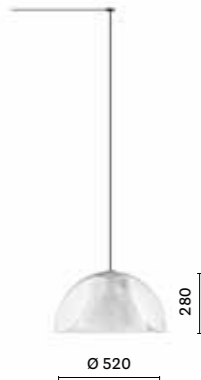

SIZES / DIMENSIONI

L002CW/BA_3, 6, 8

Suspension lamp with two polycarbonate diffusers, cable length 3000, 6000, 8000 mm, with 2, 4, 5 cable clamp

Inner diffuser = colour BI only / Diffusore interno = solo colore BI