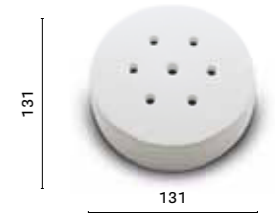

332
Floor polyethylene lighting

330A
Wall/ceiling polyethylene lighting

FINISHES / FINITURE

polyethylene / polietilene

cap and handle / tappo e maniglia

ceiling rose / rosone

BI

BI