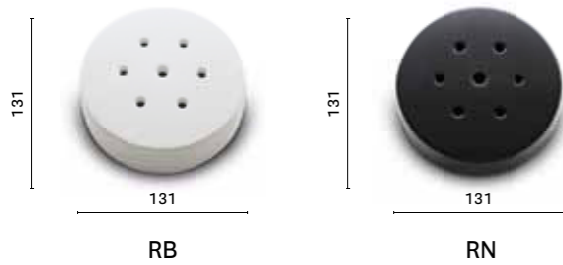

SIZES / DIMENSIONI

L004S/A

Polycarbonate diffuser,
white ceiling rose transparent cable

L004SW/A

Polycarbonate diffuser,
black ceiling rose and cable

FINISHES / FINITURE

ceiling rose / rosone

electrical features / caratteristiche elettriche