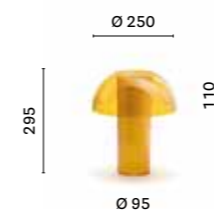

SIZES / DIMENSIONI

L003TA

Polycarbonate lighting