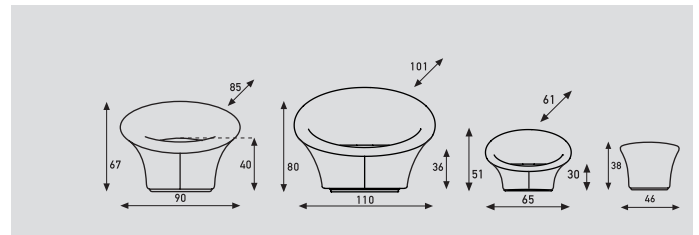

## Base:

- Floor plate multiplex black.
- 5 white plastic gliders.
- As option metal gliders or felt gliders.

## Mushroom

<b>models</b>	F 560 Mushroom	F 562 Big Mushroom	Mushroom junior	P 560 footstool
<b>meterage</b>	330cm	385cm	220cm	120cm
<b>weight</b>	20kg	22kg	8,5kg	5kg
<b>packing</b>	0,68m3	0,88m3	0,48m3	0,11m3