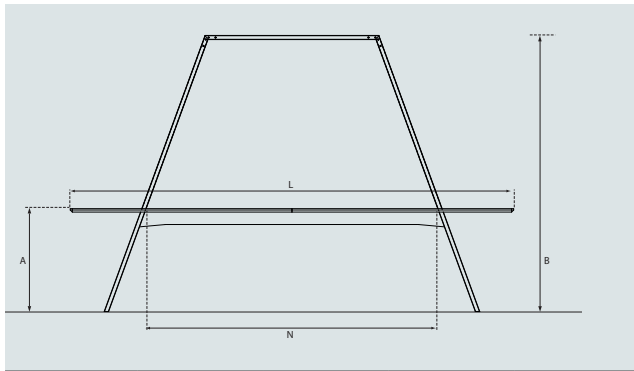

Dock

Kurt Van Overbeeke

Dock

core	A	B	L	N
24mm multiplex	74,5cm	200cm	320cm	210cm

Dock

core	A	B	L	N
24mm multiplex	90cm	215cm	320cm	210cm

Table top

Core: 24mm multiplex
 Top coat: laminate
 Finishing edge: verjong gefreesd, standaard transparant gelakt.

Core: 24mm multiplex
 Top coat: veneer
 Finishing edge: rejuvenated, transparent lacquered.

Base

Available in one of the standard structure powder coating colours
 Height (incl. tabletop): 74,5 or
 height (incl. tabletop): 90cm

Dock

320 x 100

400 x 100

table 75cm high
rectangle

core	topcoat	finishing edge		
24mm multiplex	laminate A	transparent laquered, rejuvenated		
24mm multiplex	laminate B	transparent laquered, rejuvenated		
24mm multiplex	veneer	transparent laquered, rejuvenated		

320 x 100

400 x 100

table 90cm high
rectangle

core	topcoat	finishing edge		
24mm multiplex	laminate A	transparent laquered, rejuvenated		
24mm multiplex	laminate B	transparent laquered, rejuvenated		
24mm multiplex	veneer	transparent laquered, rejuvenated		