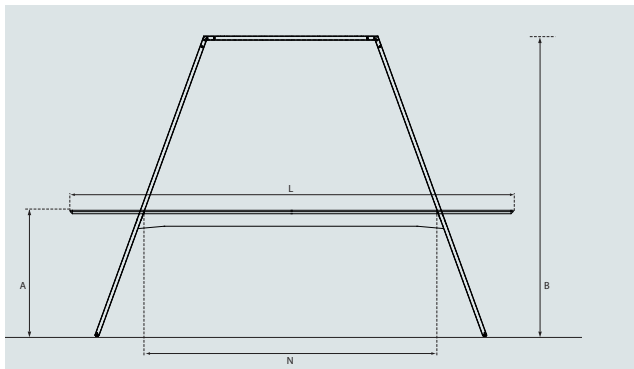

Dock

Kurt Van Overbeeke

Dock

core	A	B	L	N
24mm multiplex	74,5cm	200cm	320cm	210cm

Dock

core	A	B	L	N
24mm multiplex	90cm	215cm	320cm	210cm

Table top

Core: 24mm multiplex
 Top coat: laminate
 Finishing edge: verjong gefreesd, standaard transparant gelakt.

Core: 24mm multiplex
 Top coat: veneer
 Finishing edge: rejuvenated, transparent lacquered.

Base

Available in one of the standard structure powder coating colours
 Height (incl. tabletop): 74,5 or
 height (incl. tabletop): 90cm

Dock

320 x 100

400 x 100

table 75cm high
rectangle

core	topcoat	finishing edge		
24mm multiplex	laminate A	transparent laquered, rejuvenated		
24mm multiplex	laminate B	transparent laquered, rejuvenated		
24mm multiplex	veneer	transparent laquered, rejuvenated		

320 x 120

400 x 120

table 75cm high
rectangle

core	topcoat	finishing edge		
24mm multiplex	laminate A	transparent laquered, rejuvenated		
24mm multiplex	laminate B	transparent laquered, rejuvenated		
24mm multiplex	veneer	transparent laquered, rejuvenated		