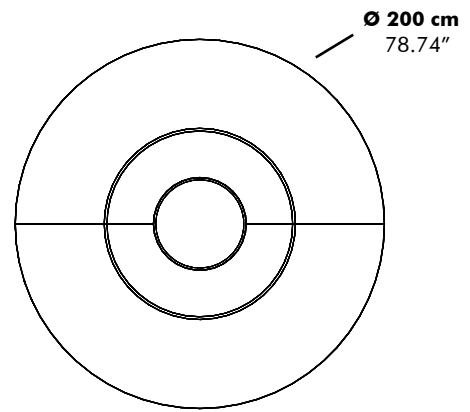

Low

High

Detail X

D 50 cm
19.69"

Value for b depends on the length of the PicNic Side

L	160 cm 62.99"	180 cm 70.87"	200 cm 78.74"	220 cm 86.61"	240 cm 94.49"
b	15 cm 5.90"	20 cm 7.87"	30 cm 11.81"	30 cm 11.81"	30 cm 11.81"

BuzziPicNic Side with Tabletop HPL

Low

High

Value for b depends on the length of the PicNic Side

L	160 cm 62.99"	180 cm 70.87"	200 cm 78.74"	220 cm 86.61"	240 cm 94.49"
b	15 cm 5.90"	20 cm 7.87"	30 cm 11.81"	30 cm 11.81"	30 cm 11.81"

BuzziPicNic WorkBench with Tabletop Wood

BuzziPicNic WorkBench with Tabletop HPL

BuzziPicNic Bench

116 cm 45.66"

with cushion

136 cm 53.54"

with cushion

BuzziPicNic Round

Detail X

Detail Y

	R1	R2	R3
Ø 160 cm	38 cm 14.96"	15 cm 5.91"	48 cm 18.90"
Ø 200 cm	48 cm 18.90"	25 cm 9.84"	48 cm 18.90"

Weights

PicNic Desk Low

Depth	Length	Weight
80 cm 31.50"	120 cm 47.24"	41,47 kg 91.43 lbs
	140 cm 55.12"	45,55 kg 100.42 lbs
	160 cm 62.99"	51,62 kg 113.80 lbs
	180 cm 70.87"	56,14 kg 123.77 lbs
	200 cm 78.74"	60,66 kg 133.73 lbs
	220 cm 86.61"	65,18 kg 143.70 lbs
	240 cm 94.49"	69,26 kg 152.69 lbs
90 cm 35.43"	120 cm 47.24"	45,98 kg 101.37 lbs
	140 cm 55.12"	50,52 kg 111.38 lbs
	160 cm 62.99"	57,33 kg 126.39 lbs
	180 cm 70.87"	62,31 kg 137.37 lbs
	200 cm 78.74"	67,28 kg 148.33 lbs
	220 cm 86.61"	72,26 kg 159.31 lbs
	240 cm 94.49"	76,79 kg 169.29 lbs
100 cm 39.37"	120 cm 47.24"	50,49 kg 111.31 lbs
	140 cm 55.12"	55,48 kg 122.31 lbs
	160 cm 62.99"	63,04 kg 138.98 lbs
	180 cm 70.87"	68,47 kg 150.95 lbs
	200 cm 78.74"	73,54 kg 162.13 lbs
	220 cm 86.61"	79,33 kg 174.89 lbs
	240 cm 94.49"	84,32 kg 185.89 lbs