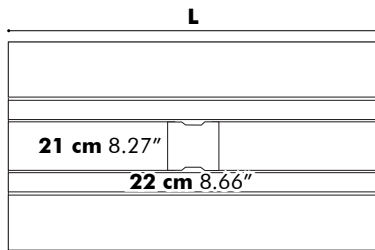

For more information on selecting the right socket for your region: visit www.iec.ch/worldplugs

- F  NL|DE|LUX
- E  BE|FR
- G  UK
- B  US

Detailed Dimensions

BuzziPicNic Desk with Tabletop Wood

Low

High

D: 80 cm 31.50", 90 cm 35.43" or 100 cm 39.37"

Value for a and b depends on the length of the PicNic Desk

L	120 cm 47.24"	140 cm 55.12"	160 cm 62.99"	180 cm 70.87"	200 cm 78.74"	220 cm 86.61"	240 cm 94.49"
a	28 cm 11.02"	33 cm 12.99"	38 cm 14.96"	38 cm 14.96"	38 cm 14.96"	38 cm 14.96"	43 cm 16.93"
b	10 cm 3.94"	15 cm 5.90"	20 cm 7.87"	20 cm 7.87"	20 cm 7.87"	20 cm 7.87"	25 cm 9.84"

BuzziPicNic Desk with Tabletop HPL

Low

High

* Optional

D: 80 cm 31.50", 90 cm 35.43" or 100 cm 39.37"

Value for a and b depends on the length of the PicNic Desk

L	120 cm 47.24"	140 cm 55.12"	160 cm 62.99"	180 cm 70.87"	200 cm 78.74"	220 cm 86.61"	240 cm 94.49"
a	28 cm 11.02"	33 cm 12.99"	38 cm 14.96"	38 cm 14.96"	38 cm 14.96"	38 cm 14.96"	43 cm 16.93"
b	10 cm 3.94"	15 cm 5.90"	20 cm 7.87"	20 cm 7.87"	20 cm 7.87"	20 cm 7.87"	25 cm 9.84"

BuzziPicNic Meet with Tabletop Wood

Low

High

D 80 cm*
31.50"

D 90 cm
35.43"

D 100 cm
39.37"

D 120 cm
47.24"

Detail X