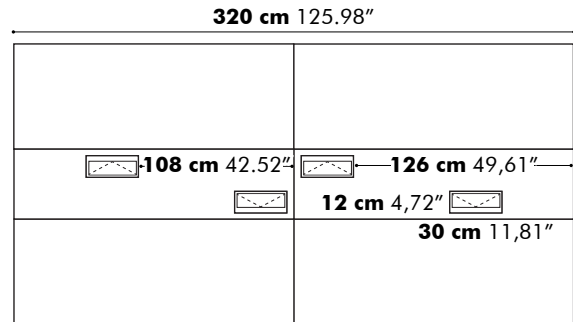

BuzziPicNic WorkBench with Tabletop HPL