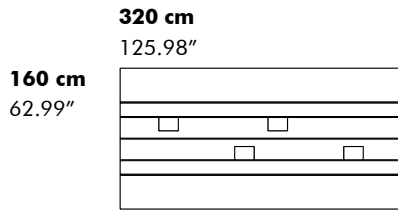

Size Chart Tabletop Wood

BuzziPicNic Desk Height 75 or 108 cm | 29.53" or 42.52"

	120 cm 47.24"	140 cm 55.12"	160 cm 62.99"	180 cm 70.87"	200 cm 78.74"	220 cm 86.61"	240 cm 94.49"
80 cm 31.50"							
90 cm 35.43"							
100 cm 39.37"							

BuzziPicNic Meet Height 75 or 108 cm | 29.53" or 42.52"

	160 cm 62.99"	180 cm 70.87"	200 cm 78.74"	220 cm 86.61"	240 cm 94.49"
*80 cm 31.50"					
* this size is only available for BuzziPicNic Meet High and always without cable entry					
90 cm 35.43"					
100 cm 39.37"					
120 cm 47.24"					

BuzziPicNic Side Height 75 or 108 cm | 29.53" or 42.52"

	160 cm 62.99"	180 cm 70.87"	200 cm 78.74"	220 cm 86.61"	240 cm 94.49"
50 cm 19.69"					

BuzziPicNic WorkBench Height 75 cm | 29.53"

BuzziPicNic Bench Height 45 cm | 17.60"

BuzziPicNic Round Height 75 cm | 29.53"

Size Chart Tabletop HPL

BuzziPicNic Desk Height 75 or 108 cm | 29.53" or 42.52"

	120 cm 47.24"	140 cm 55.12"	160 cm 62.99"	180 cm 70.87"	200 cm 78.74"	220 cm 86.61"	240 cm 94.49"
80 cm 31.50"							
90 cm 35.43"							
100 cm 39.37"							