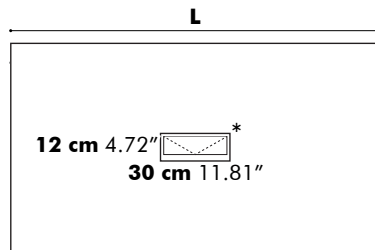

Detail Y

D: 80 cm 31.50", 90 cm 35.43", 100 cm 39.37" or 120 cm 39.37"

Value for a and b depends on the length of the PicNic Desk

L	160 cm 62.99"	180 cm 70.87"	200 cm 78.74"	220 cm 86.61"	240 cm 94.49"
b	15 cm 5.90"	20 cm 7.87"	30 cm 11.81"	30 cm 11.81"	30 cm 11.81"

* This size is only available for BuzziPicNic Meet High

BuzziPicNic Meet with Tabletop HPL

Low

High

* Optional

D: 80 cm 31.50", 90 cm 35.43", 100 cm 39.37" or 120 cm 39.37"**

Value for a and b depends on the length of the PicNic Desk

L	160 cm 62.99"	180 cm 70.87"	200 cm 78.74"	220 cm 86.61"	240 cm 94.49"
b	15 cm 5.90"	20 cm 7.87"	30 cm 11.81"	30 cm 11.81"	30 cm 11.81"

** This size is only available for BuzziPicNic Meet High

BuzziPicNic Side with Tabletop Wood

Low

High

Detail X

D 50 cm
19.69"

Value for b depends on the length of the PicNic Side

L	160 cm 62.99"	180 cm 70.87"	200 cm 78.74"	220 cm 86.61"	240 cm 94.49"
b	15 cm 5.90"	20 cm 7.87"	30 cm 11.81"	30 cm 11.81"	30 cm 11.81"