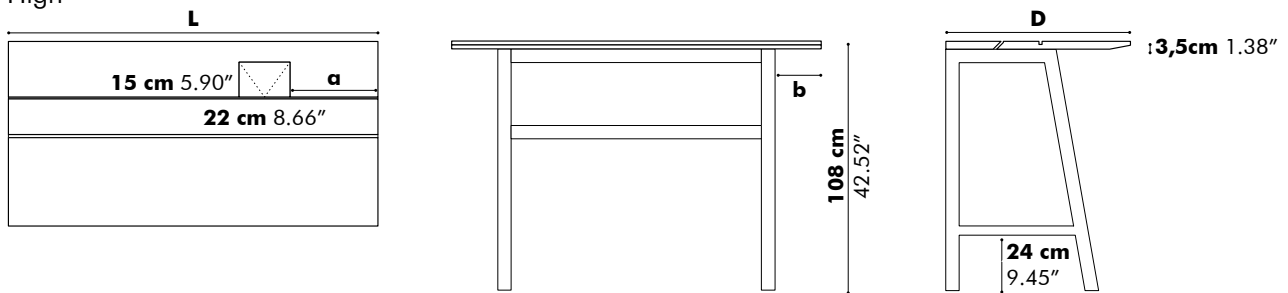

For more information on selecting the right socket for your region: visit www.iec.ch/worldplugs

- F  NL|DE|LUX
- E  BE|FR
- G  UK
- B  US

Detailed Dimensions

BuzziPicNic Desk with Tabletop Wood

Low

High

D: 80 cm 31.50", 90 cm 35.43" or 100 cm 39.37"

Value for a and b depends on the length of the PicNic Desk

L	120 cm 47.24"	140 cm 55.12"	160 cm 62.99"	180 cm 70.87"	200 cm 78.74"	220 cm 86.61"	240 cm 94.49"
a	28 cm 11.02"	33 cm 12.99"	38 cm 14.96"	38 cm 14.96"	38 cm 14.96"	38 cm 14.96"	43 cm 16.93"
b	10 cm 3.94"	15 cm 5.90"	20 cm 7.87"	20 cm 7.87"	20 cm 7.87"	20 cm 7.87"	25 cm 9.84"