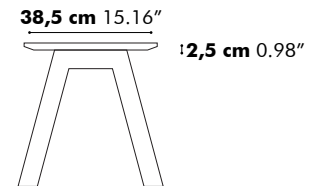

Low

High

Detail X

D 50 cm
19.69"

Value for b depends on the length of the PicNic Side

L	160 cm 62.99"	180 cm 70.87"	200 cm 78.74"	220 cm 86.61"	240 cm 94.49"
b	15 cm 5.90"	20 cm 7.87"	30 cm 11.81"	30 cm 11.81"	30 cm 11.81"

BuzziPicNic Side with Tabletop HPL

Low

High

Value for b depends on the length of the PicNic Side

L	160 cm 62.99"	180 cm 70.87"	200 cm 78.74"	220 cm 86.61"	240 cm 94.49"
b	15 cm 5.90"	20 cm 7.87"	30 cm 11.81"	30 cm 11.81"	30 cm 11.81"

BuzziPicNic WorkBench with Tabletop Wood

BuzziPicNic WorkBench with Tabletop HPL

BuzziPicNic Bench

116 cm 45.66"

with cushion

136 cm 53.54"

with cushion

BuzziPicNic Round

Detail X

Detail Y

	R1	R2	R3
Ø 160 cm	38 cm 14.96"	15 cm 5.91"	48 cm 18.90"
Ø 200 cm	48 cm 18.90"	25 cm 9.84"	48 cm 18.90"

Weights

PicNic Desk Low

Depth	Length	Weight
80 cm 31.50"	120 cm 47.24"	41,47 kg 91.43 lbs
	140 cm 55.12"	45,55 kg 100.42 lbs
	160 cm 62.99"	51,62 kg 113.80 lbs
	180 cm 70.87"	56,14 kg 123.77 lbs
	200 cm 78.74"	60,66 kg 133.73 lbs
	220 cm 86.61"	65,18 kg 143.70 lbs
	240 cm 94.49"	69,26 kg 152.69 lbs
90 cm 35.43"	120 cm 47.24"	45,98 kg 101.37 lbs
	140 cm 55.12"	50,52 kg 111.38 lbs
	160 cm 62.99"	57,33 kg 126.39 lbs
	180 cm 70.87"	62,31 kg 137.37 lbs
	200 cm 78.74"	67,28 kg 148.33 lbs
	220 cm 86.61"	72,26 kg 159.31 lbs
	240 cm 94.49"	76,79 kg 169.29 lbs
100 cm 39.37"	120 cm 47.24"	50,49 kg 111.31 lbs
	140 cm 55.12"	55,48 kg 122.31 lbs
	160 cm 62.99"	63,04 kg 138.98 lbs
	180 cm 70.87"	68,47 kg 150.95 lbs
	200 cm 78.74"	73,54 kg 162.13 lbs
	220 cm 86.61"	79,33 kg 174.89 lbs
	240 cm 94.49"	84,32 kg 185.89 lbs