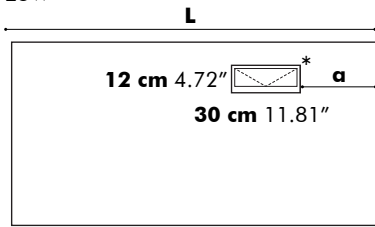

For more information on selecting the right socket for your region: visit www.iec.ch/worldplugs

- F  NL|DE|LUX
- E  BE|FR
- G  UK
- B  US

Detailed Dimensions

BuzziPicNic Desk with Tabletop Wood

Low

High

D: 80 cm 31.50", 90 cm 35.43" or 100 cm 39.37"

Value for a and b depends on the length of the PicNic Desk

L	120 cm 47.24"	140 cm 55.12"	160 cm 62.99"	180 cm 70.87"	200 cm 78.74"	220 cm 86.61"	240 cm 94.49"
a	28 cm 11.02"	33 cm 12.99"	38 cm 14.96"	38 cm 14.96"	38 cm 14.96"	38 cm 14.96"	43 cm 16.93"
b	10 cm 3.94"	15 cm 5.90"	20 cm 7.87"	20 cm 7.87"	20 cm 7.87"	20 cm 7.87"	25 cm 9.84"

BuzziPicNic Desk with Tabletop HPL

Low

High

* Optional

D: 80 cm 31.50", 90 cm 35.43" or 100 cm 39.37"

Value for a and b depends on the length of the PicNic Desk

L	120 cm 47.24"	140 cm 55.12"	160 cm 62.99"	180 cm 70.87"	200 cm 78.74"	220 cm 86.61"	240 cm 94.49"
a	28 cm 11.02"	33 cm 12.99"	38 cm 14.96"	38 cm 14.96"	38 cm 14.96"	38 cm 14.96"	43 cm 16.93"
b	10 cm 3.94"	15 cm 5.90"	20 cm 7.87"	20 cm 7.87"	20 cm 7.87"	20 cm 7.87"	25 cm 9.84"