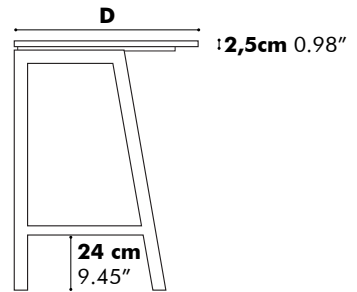

For more information on selecting the right socket for your region: visit www.iec.ch/worldplugs

- F  NL|DE|LUX
- E  BE|FR
- G  UK
- B  US

Detailed Dimensions

BuzziPicNic Desk with Tabletop Wood

Low

High

D: 80 cm 31.50", 90 cm 35.43" or 100 cm 39.37"

Value for a and b depends on the length of the PicNic Desk

L	120 cm 47.24"	140 cm 55.12"	160 cm 62.99"	180 cm 70.87"	200 cm 78.74"	220 cm 86.61"	240 cm 94.49"
a	28 cm 11.02"	33 cm 12.99"	38 cm 14.96"	38 cm 14.96"	38 cm 14.96"	38 cm 14.96"	43 cm 16.93"
b	10 cm 3.94"	15 cm 5.90"	20 cm 7.87"	20 cm 7.87"	20 cm 7.87"	20 cm 7.87"	25 cm 9.84"

BuzziPicNic Desk with Tabletop HPL

Low

High

* Optional

D: 80 cm 31.50", 90 cm 35.43" or 100 cm 39.37"

Value for a and b depends on the length of the PicNic Desk

L	120 cm 47.24"	140 cm 55.12"	160 cm 62.99"	180 cm 70.87"	200 cm 78.74"	220 cm 86.61"	240 cm 94.49"
a	28 cm 11.02"	33 cm 12.99"	38 cm 14.96"	38 cm 14.96"	38 cm 14.96"	38 cm 14.96"	43 cm 16.93"
b	10 cm 3.94"	15 cm 5.90"	20 cm 7.87"	20 cm 7.87"	20 cm 7.87"	20 cm 7.87"	25 cm 9.84"