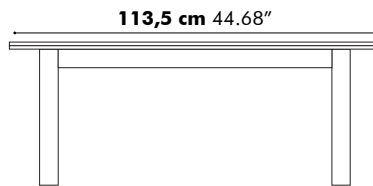

Low

High

Detail X

D 50 cm
19.69"

Value for b depends on the length of the PicNic Side

L	160 cm 62.99"	180 cm 70.87"	200 cm 78.74"	220 cm 86.61"	240 cm 94.49"
b	15 cm 5.90"	20 cm 7.87"	30 cm 11.81"	30 cm 11.81"	30 cm 11.81"

BuzziPicNic Side with Tabletop HPL

Low

High

Value for b depends on the length of the PicNic Side

L	160 cm 62.99"	180 cm 70.87"	200 cm 78.74"	220 cm 86.61"	240 cm 94.49"
b	15 cm 5.90"	20 cm 7.87"	30 cm 11.81"	30 cm 11.81"	30 cm 11.81"

BuzziPicNic WorkBench with Tabletop Wood

BuzziPicNic WorkBench with Tabletop HPL

BuzziPicNic Bench

116 cm 45.66"

with cushion

136 cm 53.54"

with cushion

BuzziPicNic Round

Detail X

Detail Y

	R1	R2	R3
Ø 160 cm	38 cm 14.96"	15 cm 5.91"	48 cm 18.90"
Ø 200 cm	48 cm 18.90"	25 cm 9.84"	48 cm 18.90"

Weights

PicNic Desk Low

Depth	Length	Weight
80 cm 31.50"	120 cm 47.24"	41,47 kg 91.43 lbs
	140 cm 55.12"	45,55 kg 100.42 lbs
	160 cm 62.99"	51,62 kg 113.80 lbs
	180 cm 70.87"	56,14 kg 123.77 lbs
	200 cm 78.74"	60,66 kg 133.73 lbs
	220 cm 86.61"	65,18 kg 143.70 lbs
	240 cm 94.49"	69,26 kg 152.69 lbs
90 cm 35.43"	120 cm 47.24"	45,98 kg 101.37 lbs
	140 cm 55.12"	50,52 kg 111.38 lbs
	160 cm 62.99"	57,33 kg 126.39 lbs
	180 cm 70.87"	62,31 kg 137.37 lbs
	200 cm 78.74"	67,28 kg 148.33 lbs
	220 cm 86.61"	72,26 kg 159.31 lbs
	240 cm 94.49"	76,79 kg 169.29 lbs
100 cm 39.37"	120 cm 47.24"	50,49 kg 111.31 lbs
	140 cm 55.12"	55,48 kg 122.31 lbs
	160 cm 62.99"	63,04 kg 138.98 lbs
	180 cm 70.87"	68,47 kg 150.95 lbs
	200 cm 78.74"	73,54 kg 162.13 lbs
	220 cm 86.61"	79,33 kg 174.89 lbs
	240 cm 94.49"	84,32 kg 185.89 lbs