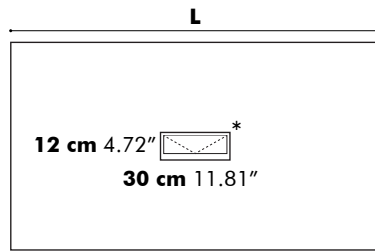

Value for a and b depends on the length of the PicNic Desk

L	120 cm 47.24"	140 cm 55.12"	160 cm 62.99"	180 cm 70.87"	200 cm 78.74"	220 cm 86.61"	240 cm 94.49"
a	28 cm 11.02"	33 cm 12.99"	38 cm 14.96"	38 cm 14.96"	38 cm 14.96"	38 cm 14.96"	43 cm 16.93"
b	10 cm 3.94"	15 cm 5.90"	20 cm 7.87"	20 cm 7.87"	20 cm 7.87"	20 cm 7.87"	25 cm 9.84"

BuzziPicNic Desk with Tabletop HPL

Low

High

* Optional

D: 80 cm 31.50", 90 cm 35.43" or 100 cm 39.37"

Value for a and b depends on the length of the PicNic Desk

L	120 cm 47.24"	140 cm 55.12"	160 cm 62.99"	180 cm 70.87"	200 cm 78.74"	220 cm 86.61"	240 cm 94.49"
a	28 cm 11.02"	33 cm 12.99"	38 cm 14.96"	38 cm 14.96"	38 cm 14.96"	38 cm 14.96"	43 cm 16.93"
b	10 cm 3.94"	15 cm 5.90"	20 cm 7.87"	20 cm 7.87"	20 cm 7.87"	20 cm 7.87"	25 cm 9.84"

Detail Y

D: 80 cm 31.50", 90 cm 35.43", 100 cm 39.37" or 120 cm 39.37"

Value for a and b depends on the length of the PicNic Desk

L	160 cm 62.99"	180 cm 70.87"	200 cm 78.74"	220 cm 86.61"	240 cm 94.49"
b	15 cm 5.90"	20 cm 7.87"	30 cm 11.81"	30 cm 11.81"	30 cm 11.81"

* This size is only available for BuzziPicNic Meet High

BuzziPicNic Meet with Tabletop HPL

Low

High

* Optional

D: 80 cm 31.50", 90 cm 35.43", 100 cm 39.37" or 120 cm 39.37"**

Value for a and b depends on the length of the PicNic Desk