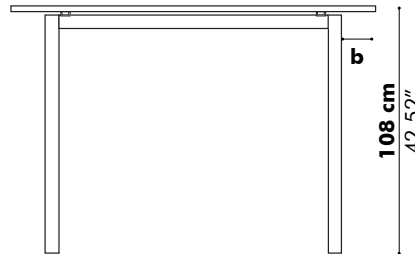

L	160 cm 62.99"	180 cm 70.87"	200 cm 78.74"	220 cm 86.61"	240 cm 94.49"
b	15 cm 5.90"	20 cm 7.87"	30 cm 11.81"	30 cm 11.81"	30 cm 11.81"

** This size is only available for BuzziPicNic Meet High

BuzziPicNic Side with Tabletop Wood

Low

High

Detail X

D 50 cm
19.69"

Value for b depends on the length of the PicNic Side

L	160 cm 62.99"	180 cm 70.87"	200 cm 78.74"	220 cm 86.61"	240 cm 94.49"
b	15 cm 5.90"	20 cm 7.87"	30 cm 11.81"	30 cm 11.81"	30 cm 11.81"

BuzziPicNic Side with Tabletop HPL

Low

High

Value for b depends on the length of the PicNic Side

L	160 cm 62.99"	180 cm 70.87"	200 cm 78.74"	220 cm 86.61"	240 cm 94.49"
b	15 cm 5.90"	20 cm 7.87"	30 cm 11.81"	30 cm 11.81"	30 cm 11.81"