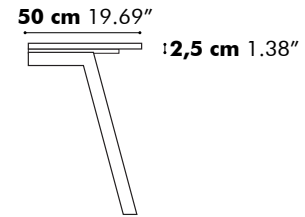

Detail Y

D: 80 cm 31.50", 90 cm 35.43", 100 cm 39.37" or 120 cm 39.37"

Value for a and b depends on the length of the PicNic Desk

L	160 cm 62.99"	180 cm 70.87"	200 cm 78.74"	220 cm 86.61"	240 cm 94.49"
b	15 cm 5.90"	20 cm 7.87"	30 cm 11.81"	30 cm 11.81"	30 cm 11.81"

L	160 cm 62.99"	180 cm 70.87"	200 cm 78.74"	220 cm 86.61"	240 cm 94.49"
b	15 cm 5.90"	20 cm 7.87"	30 cm 11.81"	30 cm 11.81"	30 cm 11.81"

** This size is only available for BuzziPicNic Meet High

BuzziPicNic Side with Tabletop Wood

Low

High

Detail X

D 50 cm
19.69"

Value for b depends on the length of the PicNic Side

L	160 cm 62.99"	180 cm 70.87"	200 cm 78.74"	220 cm 86.61"	240 cm 94.49"
b	15 cm 5.90"	20 cm 7.87"	30 cm 11.81"	30 cm 11.81"	30 cm 11.81"

BuzziPicNic Side with Tabletop HPL

Low

High

Value for b depends on the length of the PicNic Side

L	160 cm 62.99"	180 cm 70.87"	200 cm 78.74"	220 cm 86.61"	240 cm 94.49"
b	15 cm 5.90"	20 cm 7.87"	30 cm 11.81"	30 cm 11.81"	30 cm 11.81"