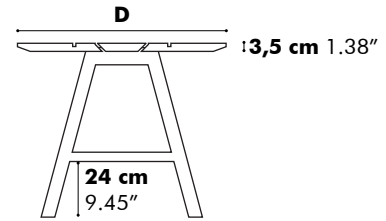

For more information on selecting the right socket for your region: visit www.iec.ch/worldplugs

- F  NL|DE|LUX
- E  BE|FR
- G  UK
- B  US

Detailed Dimensions

BuzziPicNic Desk with Tabletop Wood

Low

High

D: 80 cm 31.50", 90 cm 35.43" or 100 cm 39.37"

Value for a and b depends on the length of the PicNic Desk

L	120 cm 47.24"	140 cm 55.12"	160 cm 62.99"	180 cm 70.87"	200 cm 78.74"	220 cm 86.61"	240 cm 94.49"
a	28 cm 11.02"	33 cm 12.99"	38 cm 14.96"	38 cm 14.96"	38 cm 14.96"	38 cm 14.96"	43 cm 16.93"
b	10 cm 3.94"	15 cm 5.90"	20 cm 7.87"	20 cm 7.87"	20 cm 7.87"	20 cm 7.87"	25 cm 9.84"

BuzziPicNic Desk with Tabletop HPL

Low

High

* Optional

D: 80 cm 31.50", 90 cm 35.43" or 100 cm 39.37"

Value for a and b depends on the length of the PicNic Desk

L	120 cm 47.24"	140 cm 55.12"	160 cm 62.99"	180 cm 70.87"	200 cm 78.74"	220 cm 86.61"	240 cm 94.49"
a	28 cm 11.02"	33 cm 12.99"	38 cm 14.96"	38 cm 14.96"	38 cm 14.96"	38 cm 14.96"	43 cm 16.93"
b	10 cm 3.94"	15 cm 5.90"	20 cm 7.87"	20 cm 7.87"	20 cm 7.87"	20 cm 7.87"	25 cm 9.84"

BuzziPicNic Meet with Tabletop Wood

Low

High

D 80 cm*
31.50"

D 90 cm
35.43"

D 100 cm
39.37"

D 120 cm
47.24"

Detail X