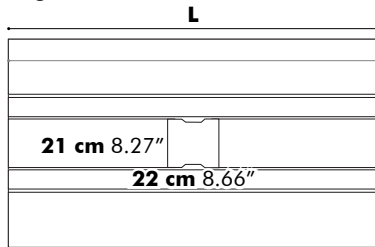

For more information on selecting the right socket for your region: visit www.iec.ch/worldplugs

- F  NL|DE|LUX
- E  BE|FR
- G  UK
- B  US

Detailed Dimensions

BuzziPicNic Desk with Tabletop Wood

Low

High

D: 80 cm 31.50", 90 cm 35.43" or 100 cm 39.37"

Value for a and b depends on the length of the PicNic Desk

L	120 cm 47.24"	140 cm 55.12"	160 cm 62.99"	180 cm 70.87"	200 cm 78.74"	220 cm 86.61"	240 cm 94.49"
a	28 cm 11.02"	33 cm 12.99"	38 cm 14.96"	38 cm 14.96"	38 cm 14.96"	38 cm 14.96"	43 cm 16.93"
b	10 cm 3.94"	15 cm 5.90"	20 cm 7.87"	20 cm 7.87"	20 cm 7.87"	20 cm 7.87"	25 cm 9.84"

BuzziPicNic Desk with Tabletop HPL

Low

High

* Optional

D: 80 cm 31.50", 90 cm 35.43" or 100 cm 39.37"

Value for a and b depends on the length of the PicNic Desk

L	120 cm 47.24"	140 cm 55.12"	160 cm 62.99"	180 cm 70.87"	200 cm 78.74"	220 cm 86.61"	240 cm 94.49"
a	28 cm 11.02"	33 cm 12.99"	38 cm 14.96"	38 cm 14.96"	38 cm 14.96"	38 cm 14.96"	43 cm 16.93"
b	10 cm 3.94"	15 cm 5.90"	20 cm 7.87"	20 cm 7.87"	20 cm 7.87"	20 cm 7.87"	25 cm 9.84"

BuzziPicNic Meet with Tabletop Wood

Low

High

D 80 cm*
31.50"

D 90 cm
35.43"

D 100 cm
39.37"

D 120 cm
47.24"

Detail X