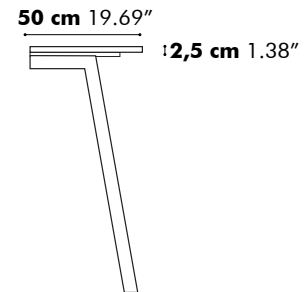

Detail Y

D: 80 cm 31.50", 90 cm 35.43", 100 cm 39.37" or 120 cm 39.37"

Value for a and b depends on the length of the PicNic Desk

L	160 cm 62.99"	180 cm 70.87"	200 cm 78.74"	220 cm 86.61"	240 cm 94.49"
b	15 cm 5.90"	20 cm 7.87"	30 cm 11.81"	30 cm 11.81"	30 cm 11.81"

L	160 cm 62.99"	180 cm 70.87"	200 cm 78.74"	220 cm 86.61"	240 cm 94.49"
b	15 cm 5.90"	20 cm 7.87"	30 cm 11.81"	30 cm 11.81"	30 cm 11.81"

** This size is only available for BuzziPicNic Meet High

BuzziPicNic Side with Tabletop Wood

Low

High

Detail X

D 50 cm
19.69"

Value for b depends on the length of the PicNic Side

L	160 cm 62.99"	180 cm 70.87"	200 cm 78.74"	220 cm 86.61"	240 cm 94.49"
b	15 cm 5.90"	20 cm 7.87"	30 cm 11.81"	30 cm 11.81"	30 cm 11.81"

BuzziPicNic Side with Tabletop HPL

Low

High

Value for b depends on the length of the PicNic Side

L	160 cm 62.99"	180 cm 70.87"	200 cm 78.74"	220 cm 86.61"	240 cm 94.49"
b	15 cm 5.90"	20 cm 7.87"	30 cm 11.81"	30 cm 11.81"	30 cm 11.81"