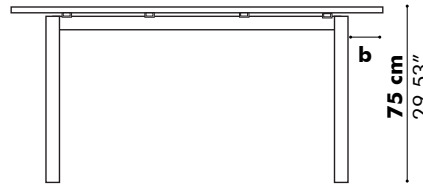

BuzziPicNic Desk with Tabletop HPL

Low

High

* Optional

D: 80 cm 31.50", 90 cm 35.43" or 100 cm 39.37"

Value for a and b depends on the length of the PicNic Desk

L	120 cm 47.24"	140 cm 55.12"	160 cm 62.99"	180 cm 70.87"	200 cm 78.74"	220 cm 86.61"	240 cm 94.49"
a	28 cm 11.02"	33 cm 12.99"	38 cm 14.96"	38 cm 14.96"	38 cm 14.96"	38 cm 14.96"	43 cm 16.93"
b	10 cm 3.94"	15 cm 5.90"	20 cm 7.87"	20 cm 7.87"	20 cm 7.87"	20 cm 7.87"	25 cm 9.84"

BuzziPicNic Meet with Tabletop Wood

Low

High

D 80 cm*
31.50"

D 90 cm
35.43"

D 100 cm
39.37"

D 120 cm
47.24"

Detail X

Detail Y

D: 80 cm 31.50", 90 cm 35.43", 100 cm 39.37" or 120 cm 39.37"

Value for a and b depends on the length of the PicNic Desk

L	160 cm 62.99"	180 cm 70.87"	200 cm 78.74"	220 cm 86.61"	240 cm 94.49"
b	15 cm 5.90"	20 cm 7.87"	30 cm 11.81"	30 cm 11.81"	30 cm 11.81"

* This size is only available for BuzziPicNic Meet High

BuzziPicNic Meet with Tabletop HPL

Low

High

* Optional

D: 80 cm 31.50", 90 cm 35.43", 100 cm 39.37" or 120 cm 39.37"**

Value for a and b depends on the length of the PicNic Desk