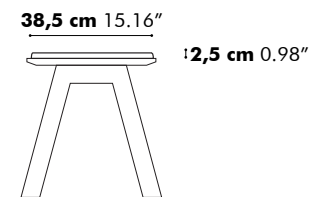

Low

High

Detail X

D 50 cm
19.69"

Value for b depends on the length of the PicNic Side

L	160 cm 62.99"	180 cm 70.87"	200 cm 78.74"	220 cm 86.61"	240 cm 94.49"
b	15 cm 5.90"	20 cm 7.87"	30 cm 11.81"	30 cm 11.81"	30 cm 11.81"

BuzziPicNic Side with Tabletop HPL

Low

High

Value for b depends on the length of the PicNic Side

L	160 cm 62.99"	180 cm 70.87"	200 cm 78.74"	220 cm 86.61"	240 cm 94.49"
b	15 cm 5.90"	20 cm 7.87"	30 cm 11.81"	30 cm 11.81"	30 cm 11.81"

BuzziPicNic WorkBench with Tabletop Wood

BuzziPicNic WorkBench with Tabletop HPL

BuzziPicNic Bench

116 cm 45.66"

with cushion

136 cm 53.54"

with cushion

BuzziPicNic Round

Detail X

Detail Y

	R1	R2	R3
Ø 160 cm	38 cm 14.96"	15 cm 5.91"	48 cm 18.90"
Ø 200 cm	48 cm 18.90"	25 cm 9.84"	48 cm 18.90"

Weights

PicNic Desk Low

Depth	Length	Weight
80 cm 31.50"	120 cm 47.24"	41,47 kg 91.43 lbs
	140 cm 55.12"	45,55 kg 100.42 lbs
	160 cm 62.99"	51,62 kg 113.80 lbs
	180 cm 70.87"	56,14 kg 123.77 lbs
	200 cm 78.74"	60,66 kg 133.73 lbs
	220 cm 86.61"	65,18 kg 143.70 lbs
	240 cm 94.49"	69,26 kg 152.69 lbs
90 cm 35.43"	120 cm 47.24"	45,98 kg 101.37 lbs
	140 cm 55.12"	50,52 kg 111.38 lbs
	160 cm 62.99"	57,33 kg 126.39 lbs
	180 cm 70.87"	62,31 kg 137.37 lbs
	200 cm 78.74"	67,28 kg 148.33 lbs
	220 cm 86.61"	72,26 kg 159.31 lbs
	240 cm 94.49"	76,79 kg 169.29 lbs
100 cm 39.37"	120 cm 47.24"	50,49 kg 111.31 lbs
	140 cm 55.12"	55,48 kg 122.31 lbs
	160 cm 62.99"	63,04 kg 138.98 lbs
	180 cm 70.87"	68,47 kg 150.95 lbs
	200 cm 78.74"	73,54 kg 162.13 lbs
	220 cm 86.61"	79,33 kg 174.89 lbs
	240 cm 94.49"	84,32 kg 185.89 lbs