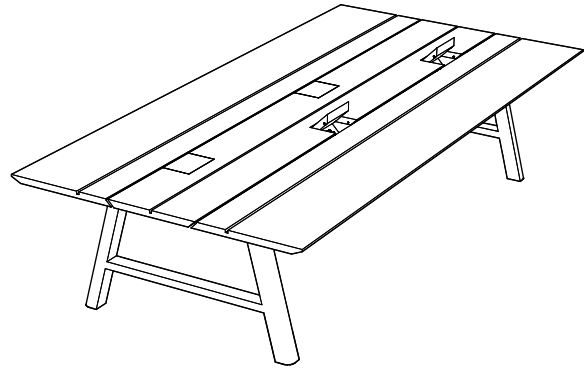

BuzziPicNic WorkBench

- 🌲 Worktop: Wood or HPL
  Base: always Wood
- ✂ H 75 cm, L 320 cm, D 160 cm
  H 29.53", L 125.98", D 62.99"
- ... 4 x cable entry
  Electrification and wire management optional