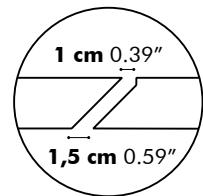

Value for a and b depends on the length of the PicNic Desk

L	120 cm 47.24"	140 cm 55.12"	160 cm 62.99"	180 cm 70.87"	200 cm 78.74"	220 cm 86.61"	240 cm 94.49"
a	28 cm 11.02"	33 cm 12.99"	38 cm 14.96"	38 cm 14.96"	38 cm 14.96"	38 cm 14.96"	43 cm 16.93"
b	10 cm 3.94"	15 cm 5.90"	20 cm 7.87"	20 cm 7.87"	20 cm 7.87"	20 cm 7.87"	25 cm 9.84"

BuzziPicNic Desk with Tabletop HPL

Low

High

* Optional

D: 80 cm 31.50", 90 cm 35.43" or 100 cm 39.37"

Value for a and b depends on the length of the PicNic Desk

L	120 cm 47.24"	140 cm 55.12"	160 cm 62.99"	180 cm 70.87"	200 cm 78.74"	220 cm 86.61"	240 cm 94.49"
a	28 cm 11.02"	33 cm 12.99"	38 cm 14.96"	38 cm 14.96"	38 cm 14.96"	38 cm 14.96"	43 cm 16.93"
b	10 cm 3.94"	15 cm 5.90"	20 cm 7.87"	20 cm 7.87"	20 cm 7.87"	20 cm 7.87"	25 cm 9.84"

BuzziPicNic Meet with Tabletop Wood

Low

High

D 80 cm*
31.50"

D 90 cm
35.43"

D 100 cm
39.37"

D 120 cm
47.24"

Detail X

Detail Y

D: 80 cm 31.50", 90 cm 35.43", 100 cm 39.37" or 120 cm 39.37"

Value for a and b depends on the length of the PicNic Desk

L	160 cm 62.99"	180 cm 70.87"	200 cm 78.74"	220 cm 86.61"	240 cm 94.49"
b	15 cm 5.90"	20 cm 7.87"	30 cm 11.81"	30 cm 11.81"	30 cm 11.81"