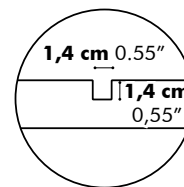

Detail X

	R1	R2	R3
Ø 160 cm	38 cm 14.96"	15 cm 5.91"	48 cm 18.90"
Ø 200 cm	48 cm 18.90"	25 cm 9.84"	48 cm 18.90"