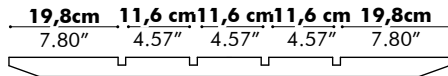

Value for a and b depends on the length of the PicNic Desk

L	120 cm 47.24"	140 cm 55.12"	160 cm 62.99"	180 cm 70.87"	200 cm 78.74"	220 cm 86.61"	240 cm 94.49"
a	28 cm 11.02"	33 cm 12.99"	38 cm 14.96"	38 cm 14.96"	38 cm 14.96"	38 cm 14.96"	43 cm 16.93"
b	10 cm 3.94"	15 cm 5.90"	20 cm 7.87"	20 cm 7.87"	20 cm 7.87"	20 cm 7.87"	25 cm 9.84"

BuzziPicNic Desk with Tabletop HPL

Low

High

* Optional

D: 80 cm 31.50", 90 cm 35.43" or 100 cm 39.37"

Value for a and b depends on the length of the PicNic Desk

L	120 cm 47.24"	140 cm 55.12"	160 cm 62.99"	180 cm 70.87"	200 cm 78.74"	220 cm 86.61"	240 cm 94.49"
a	28 cm 11.02"	33 cm 12.99"	38 cm 14.96"	38 cm 14.96"	38 cm 14.96"	38 cm 14.96"	43 cm 16.93"
b	10 cm 3.94"	15 cm 5.90"	20 cm 7.87"	20 cm 7.87"	20 cm 7.87"	20 cm 7.87"	25 cm 9.84"

BuzziPicNic Meet with Tabletop Wood

Low

High

D 80 cm*
31.50"

D 90 cm
35.43"

D 100 cm
39.37"

D 120 cm
47.24"

Detail X

Detail Y

D: 80 cm 31.50", 90 cm 35.43", 100 cm 39.37" or 120 cm 39.37"

Value for a and b depends on the length of the PicNic Desk

L	160 cm 62.99"	180 cm 70.87"	200 cm 78.74"	220 cm 86.61"	240 cm 94.49"
b	15 cm 5.90"	20 cm 7.87"	30 cm 11.81"	30 cm 11.81"	30 cm 11.81"