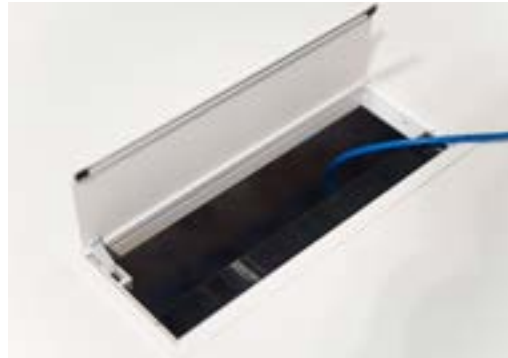

Cable entry and wooden cable entry cover always integrated in the worktop. (except for BuzziPicNic Side and Meet depth 80 cm | 31.50")
For PicNic Meet, PicNic Desk and PicNic Workbench

Tabletop HPL

Cable entry cutout optional.
Cable entry cover optional, available in white, black and alu. (not possible for BuzziPicNic Side and Meet depth 80 cm | 31.50")