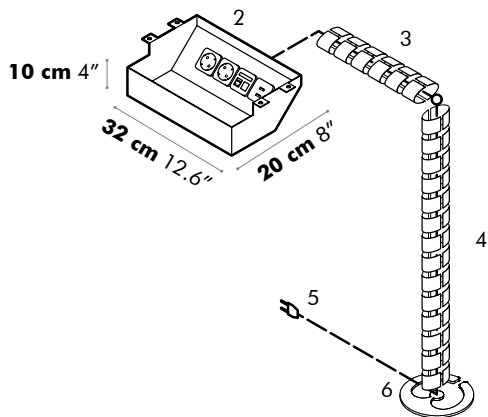

Electrification (optional)

The Cable Box provides power outlets and/or USB and data connections for a BuzziPicNic Desk, Meet, WorkBench and round. Cables and cable management are included in this Cable Box.

Cable Box Single

for PicNic Desk, PicNic Meet & PicNic Round
(includes all items as listed below)

1	Cable entry cover (HPL only)	1x	(Pg. 5)
2	Electrification Unit	1x	
3	Horizontal Cable Manager	1x	
4	Vertical Cable Manager	1x	
5	Power Cable	1x	
6	Thermal fuse (US only)	1x