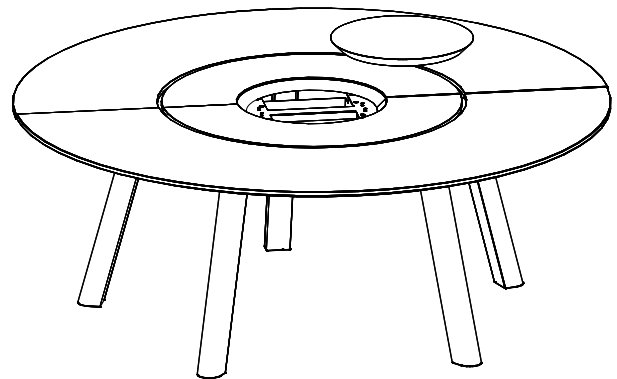

BuzziPicNic Meet

- 📍 Meet Low, Meet High
- 🌲 Worktop: Wood or HPL
Base: always Wood
- H: 75 cm (Meet Low) or 108 cm (Meet High)
29.53"(Meet Low) or 42.52" (Meet High)
- ✂ L: 160, 180, 200, 220 or 240 cm
62.99", 70.87", 78.74", 86.61" or 94.49"
- D: 80, 90, 100 or 120 cm
31.50", 35.43", 39.37" or 47.24"
- ⋮ Cable entry always in the middle
Electrification and wire management optional

BuzziPicNic Side

- 📍 Side Low, Side High
- 🌲 Worktop: Wood or HPL
Base: always Wood
- H: 75 cm (Side Low), 108 cm (Side High)
29.53"(Meet Low) or 42.52" (Meet High)
- ✂ L: 160, 180, 200, 220 or 240 cm
62.99", 70.87", 78.74", 86.61" or 94.49"
- D: 50 cm
19.69"
- ⋮ No cable entry
- ⚠ To be mounted against a wall

BuzziPicNic WorkBench

- 🌲 Worktop: Wood or HPL
Base: always Wood
- ✂ H 75 cm, L 320 cm, D 160 cm
H 29.53", L 125.98", D 62.99"
- ... 4 x cable entry
Electrification and wire management optional

BuzziPicNic Bench

- 🌲 Top: Wood
Base: Wood
- ✂ H 45 cm, L 116 or 136 cm, D 45 cm
H 17.60", L 45.67" or 53.54", D 17.72"
- ... Cushion optional

BuzziPicNic Round

- 🌲 Top: Wood
Base: Wood
- ✂ H 75 cm, Ø 160 or 200 cm
H 29.53", Ø 63 or 78.75"
- ... Cable entry
Electrification and wire management optional