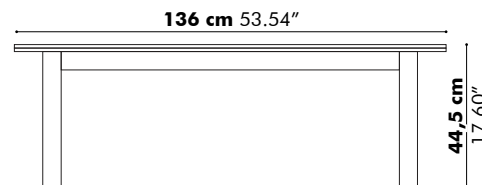

Low

High

Detail X

D 50 cm
19.69"

Value for b depends on the length of the PicNic Side

L	160 cm 62.99"	180 cm 70.87"	200 cm 78.74"	220 cm 86.61"	240 cm 94.49"
b	15 cm 5.90"	20 cm 7.87"	30 cm 11.81"	30 cm 11.81"	30 cm 11.81"

BuzziPicNic Side with Tabletop HPL

Low

High

Value for b depends on the length of the PicNic Side

L	160 cm 62.99"	180 cm 70.87"	200 cm 78.74"	220 cm 86.61"	240 cm 94.49"
b	15 cm 5.90"	20 cm 7.87"	30 cm 11.81"	30 cm 11.81"	30 cm 11.81"

BuzziPicNic WorkBench with Tabletop Wood

BuzziPicNic WorkBench with Tabletop HPL

BuzziPicNic Bench

116 cm 45.66"

with cushion

136 cm 53.54"

with cushion

BuzziPicNic Round

Detail X

Detail Y

	R1	R2	R3
Ø 160 cm	38 cm 14.96"	15 cm 5.91"	48 cm 18.90"
Ø 200 cm	48 cm 18.90"	25 cm 9.84"	48 cm 18.90"

Weights

PicNic Desk Low

Depth	Length	Weight
80 cm 31.50"	120 cm 47.24"	41,47 kg 91.43 lbs
	140 cm 55.12"	45,55 kg 100.42 lbs
	160 cm 62.99"	51,62 kg 113.80 lbs
	180 cm 70.87"	56,14 kg 123.77 lbs
	200 cm 78.74"	60,66 kg 133.73 lbs
	220 cm 86.61"	65,18 kg 143.70 lbs
	240 cm 94.49"	69,26 kg 152.69 lbs
90 cm 35.43"	120 cm 47.24"	45,98 kg 101.37 lbs
	140 cm 55.12"	50,52 kg 111.38 lbs
	160 cm 62.99"	57,33 kg 126.39 lbs
	180 cm 70.87"	62,31 kg 137.37 lbs
	200 cm 78.74"	67,28 kg 148.33 lbs
	220 cm 86.61"	72,26 kg 159.31 lbs
	240 cm 94.49"	76,79 kg 169.29 lbs
100 cm 39.37"	120 cm 47.24"	50,49 kg 111.31 lbs
	140 cm 55.12"	55,48 kg 122.31 lbs
	160 cm 62.99"	63,04 kg 138.98 lbs
	180 cm 70.87"	68,47 kg 150.95 lbs
	200 cm 78.74"	73,54 kg 162.13 lbs
	220 cm 86.61"	79,33 kg 174.89 lbs
	240 cm 94.49"	84,32 kg 185.89 lbs