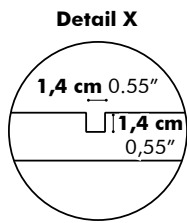

BuzziPicNic WorkBench with Tabletop HPL