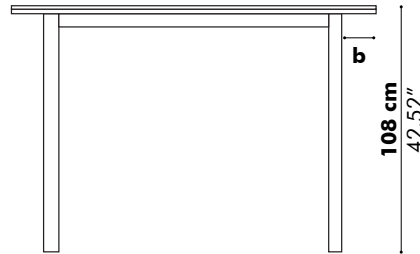

Detail Y

D: 80 cm 31.50", 90 cm 35.43", 100 cm 39.37" or 120 cm 39.37"

Value for a and b depends on the length of the PicNic Desk

L	160 cm 62.99"	180 cm 70.87"	200 cm 78.74"	220 cm 86.61"	240 cm 94.49"
b	15 cm 5.90"	20 cm 7.87"	30 cm 11.81"	30 cm 11.81"	30 cm 11.81"

* This size is only available for BuzziPicNic Meet High

BuzziPicNic Meet with Tabletop HPL

Low

High

* Optional

D: 80 cm 31.50", 90 cm 35.43", 100 cm 39.37" or 120 cm 39.37"**

Value for a and b depends on the length of the PicNic Desk

L	160 cm 62.99"	180 cm 70.87"	200 cm 78.74"	220 cm 86.61"	240 cm 94.49"
b	15 cm 5.90"	20 cm 7.87"	30 cm 11.81"	30 cm 11.81"	30 cm 11.81"

** This size is only available for BuzziPicNic Meet High

BuzziPicNic Side with Tabletop Wood

Low

High

Detail X

D 50 cm
19.69"

Value for b depends on the length of the PicNic Side

L	160 cm 62.99"	180 cm 70.87"	200 cm 78.74"	220 cm 86.61"	240 cm 94.49"
b	15 cm 5.90"	20 cm 7.87"	30 cm 11.81"	30 cm 11.81"	30 cm 11.81"