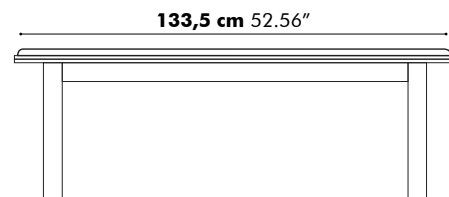

Low

High

Detail X

D 50 cm
19.69"

Value for b depends on the length of the PicNic Side

L	160 cm 62.99"	180 cm 70.87"	200 cm 78.74"	220 cm 86.61"	240 cm 94.49"
b	15 cm 5.90"	20 cm 7.87"	30 cm 11.81"	30 cm 11.81"	30 cm 11.81"

BuzziPicNic Side with Tabletop HPL

Low

High

Value for b depends on the length of the PicNic Side

L	160 cm 62.99"	180 cm 70.87"	200 cm 78.74"	220 cm 86.61"	240 cm 94.49"
b	15 cm 5.90"	20 cm 7.87"	30 cm 11.81"	30 cm 11.81"	30 cm 11.81"

BuzziPicNic WorkBench with Tabletop Wood

BuzziPicNic WorkBench with Tabletop HPL

BuzziPicNic Bench

116 cm 45.66"

with cushion

136 cm 53.54"

with cushion

BuzziPicNic Round

Detail X

Detail Y

	R1	R2	R3
Ø 160 cm	38 cm 14.96"	15 cm 5.91"	48 cm 18.90"
Ø 200 cm	48 cm 18.90"	25 cm 9.84"	48 cm 18.90"

Weights

PicNic Desk Low

Depth	Length	Weight
80 cm 31.50"	120 cm 47.24"	41,47 kg 91.43 lbs
	140 cm 55.12"	45,55 kg 100.42 lbs
	160 cm 62.99"	51,62 kg 113.80 lbs
	180 cm 70.87"	56,14 kg 123.77 lbs
	200 cm 78.74"	60,66 kg 133.73 lbs
	220 cm 86.61"	65,18 kg 143.70 lbs
	240 cm 94.49"	69,26 kg 152.69 lbs
90 cm 35.43"	120 cm 47.24"	45,98 kg 101.37 lbs
	140 cm 55.12"	50,52 kg 111.38 lbs
	160 cm 62.99"	57,33 kg 126.39 lbs
	180 cm 70.87"	62,31 kg 137.37 lbs
	200 cm 78.74"	67,28 kg 148.33 lbs
	220 cm 86.61"	72,26 kg 159.31 lbs
	240 cm 94.49"	76,79 kg 169.29 lbs
100 cm 39.37"	120 cm 47.24"	50,49 kg 111.31 lbs
	140 cm 55.12"	55,48 kg 122.31 lbs
	160 cm 62.99"	63,04 kg 138.98 lbs
	180 cm 70.87"	68,47 kg 150.95 lbs
	200 cm 78.74"	73,54 kg 162.13 lbs
	220 cm 86.61"	79,33 kg 174.89 lbs
	240 cm 94.49"	84,32 kg 185.89 lbs