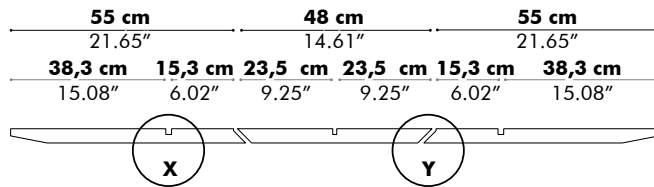

L	160 cm 62.99"	180 cm 70.87"	200 cm 78.74"	220 cm 86.61"	240 cm 94.49"
b	15 cm 5.90"	20 cm 7.87"	30 cm 11.81"	30 cm 11.81"	30 cm 11.81"

** This size is only available for BuzziPicNic Meet High

BuzziPicNic Side with Tabletop Wood

Low

High

Detail X

D 50 cm
19.69"

Value for b depends on the length of the PicNic Side

L	160 cm 62.99"	180 cm 70.87"	200 cm 78.74"	220 cm 86.61"	240 cm 94.49"
b	15 cm 5.90"	20 cm 7.87"	30 cm 11.81"	30 cm 11.81"	30 cm 11.81"

BuzziPicNic Side with Tabletop HPL

Low

High

Value for b depends on the length of the PicNic Side

L	160 cm 62.99"	180 cm 70.87"	200 cm 78.74"	220 cm 86.61"	240 cm 94.49"
b	15 cm 5.90"	20 cm 7.87"	30 cm 11.81"	30 cm 11.81"	30 cm 11.81"

BuzziPicNic WorkBench with Tabletop Wood

BuzziPicNic WorkBench with Tabletop HPL

BuzziPicNic Bench

116 cm 45.66"

with cushion

136 cm 53.54"

with cushion

BuzziPicNic Round