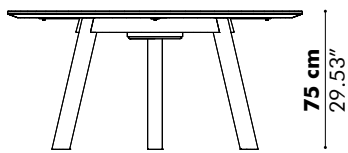

Low

High

Detail X

D 50 cm
19.69"

Value for b depends on the length of the PicNic Side

L	160 cm 62.99"	180 cm 70.87"	200 cm 78.74"	220 cm 86.61"	240 cm 94.49"
b	15 cm 5.90"	20 cm 7.87"	30 cm 11.81"	30 cm 11.81"	30 cm 11.81"

BuzziPicNic Side with Tabletop HPL

Low

High

Value for b depends on the length of the PicNic Side

L	160 cm 62.99"	180 cm 70.87"	200 cm 78.74"	220 cm 86.61"	240 cm 94.49"
b	15 cm 5.90"	20 cm 7.87"	30 cm 11.81"	30 cm 11.81"	30 cm 11.81"

BuzziPicNic WorkBench with Tabletop Wood

BuzziPicNic WorkBench with Tabletop HPL

BuzziPicNic Bench

116 cm 45.66"

with cushion

136 cm 53.54"

with cushion

BuzziPicNic Round

Detail X

Detail Y

	R1	R2	R3
Ø 160 cm	38 cm 14.96"	15 cm 5.91"	48 cm 18.90"
Ø 200 cm	48 cm 18.90"	25 cm 9.84"	48 cm 18.90"

Weights

PicNic Desk Low

Depth	Length	Weight
80 cm 31.50"	120 cm 47.24"	41,47 kg 91.43 lbs
	140 cm 55.12"	45,55 kg 100.42 lbs
	160 cm 62.99"	51,62 kg 113.80 lbs
	180 cm 70.87"	56,14 kg 123.77 lbs
	200 cm 78.74"	60,66 kg 133.73 lbs
	220 cm 86.61"	65,18 kg 143.70 lbs
	240 cm 94.49"	69,26 kg 152.69 lbs
90 cm 35.43"	120 cm 47.24"	45,98 kg 101.37 lbs
	140 cm 55.12"	50,52 kg 111.38 lbs
	160 cm 62.99"	57,33 kg 126.39 lbs
	180 cm 70.87"	62,31 kg 137.37 lbs
	200 cm 78.74"	67,28 kg 148.33 lbs
	220 cm 86.61"	72,26 kg 159.31 lbs
	240 cm 94.49"	76,79 kg 169.29 lbs
100 cm 39.37"	120 cm 47.24"	50,49 kg 111.31 lbs
	140 cm 55.12"	55,48 kg 122.31 lbs
	160 cm 62.99"	63,04 kg 138.98 lbs
	180 cm 70.87"	68,47 kg 150.95 lbs
	200 cm 78.74"	73,54 kg 162.13 lbs
	220 cm 86.61"	79,33 kg 174.89 lbs
	240 cm 94.49"	84,32 kg 185.89 lbs