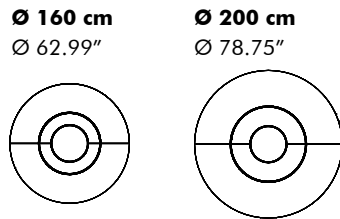

Size Chart Tabletop Wood

BuzziPicNic Desk Height 75 or 108 cm | 29.53" or 42.52"

	120 cm 47.24"	140 cm 55.12"	160 cm 62.99"	180 cm 70.87"	200 cm 78.74"	220 cm 86.61"	240 cm 94.49"
80 cm 31.50"							
90 cm 35.43"							
100 cm 39.37"							

BuzziPicNic Meet Height 75 or 108 cm | 29.53" or 42.52"

	160 cm 62.99"	180 cm 70.87"	200 cm 78.74"	220 cm 86.61"	240 cm 94.49"
*80 cm 31.50"					
* this size is only available for BuzziPicNic Meet High and always without cable entry					
90 cm 35.43"					
100 cm 39.37"					
120 cm 47.24"					

BuzziPicNic Side Height 75 or 108 cm | 29.53" or 42.52"

	160 cm 62.99"	180 cm 70.87"	200 cm 78.74"	220 cm 86.61"	240 cm 94.49"
50 cm 19.69"					

BuzziPicNic WorkBench Height 75 cm | 29.53"

BuzziPicNic Bench Height 45 cm | 17.60"

BuzziPicNic Round Height 75 cm | 29.53"

Size Chart Tabletop HPL

BuzziPicNic Desk Height 75 or 108 cm | 29.53" or 42.52"

	120 cm 47.24"	140 cm 55.12"	160 cm 62.99"	180 cm 70.87"	200 cm 78.74"	220 cm 86.61"	240 cm 94.49"
80 cm 31.50"							
90 cm 35.43"							
100 cm 39.37"							