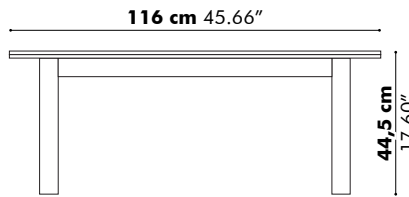

Low

High

Detail X

D 50 cm
19.69"

Value for b depends on the length of the PicNic Side

L	160 cm 62.99"	180 cm 70.87"	200 cm 78.74"	220 cm 86.61"	240 cm 94.49"
b	15 cm 5.90"	20 cm 7.87"	30 cm 11.81"	30 cm 11.81"	30 cm 11.81"

BuzziPicNic Side with Tabletop HPL

Low

High

Value for b depends on the length of the PicNic Side

L	160 cm 62.99"	180 cm 70.87"	200 cm 78.74"	220 cm 86.61"	240 cm 94.49"
b	15 cm 5.90"	20 cm 7.87"	30 cm 11.81"	30 cm 11.81"	30 cm 11.81"

BuzziPicNic WorkBench with Tabletop Wood

BuzziPicNic WorkBench with Tabletop HPL

BuzziPicNic Bench

116 cm 45.66"

with cushion

136 cm 53.54"

with cushion

BuzziPicNic Round

Detail X

Detail Y

	R1	R2	R3
Ø 160 cm	38 cm 14.96"	15 cm 5.91"	48 cm 18.90"
Ø 200 cm	48 cm 18.90"	25 cm 9.84"	48 cm 18.90"

Weights

PicNic Desk Low

Depth	Length	Weight
80 cm 31.50"	120 cm 47.24"	41,47 kg 91.43 lbs
	140 cm 55.12"	45,55 kg 100.42 lbs
	160 cm 62.99"	51,62 kg 113.80 lbs
	180 cm 70.87"	56,14 kg 123.77 lbs
	200 cm 78.74"	60,66 kg 133.73 lbs
	220 cm 86.61"	65,18 kg 143.70 lbs
	240 cm 94.49"	69,26 kg 152.69 lbs
90 cm 35.43"	120 cm 47.24"	45,98 kg 101.37 lbs
	140 cm 55.12"	50,52 kg 111.38 lbs
	160 cm 62.99"	57,33 kg 126.39 lbs
	180 cm 70.87"	62,31 kg 137.37 lbs
	200 cm 78.74"	67,28 kg 148.33 lbs
	220 cm 86.61"	72,26 kg 159.31 lbs
	240 cm 94.49"	76,79 kg 169.29 lbs
100 cm 39.37"	120 cm 47.24"	50,49 kg 111.31 lbs
	140 cm 55.12"	55,48 kg 122.31 lbs
	160 cm 62.99"	63,04 kg 138.98 lbs
	180 cm 70.87"	68,47 kg 150.95 lbs
	200 cm 78.74"	73,54 kg 162.13 lbs
	220 cm 86.61"	79,33 kg 174.89 lbs
	240 cm 94.49"	84,32 kg 185.89 lbs