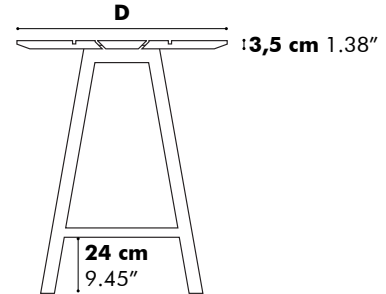

For more information on selecting the right socket for your region: visit www.iec.ch/worldplugs

- F  NL|DE|LUX
- E  BE|FR
- G  UK
- B  US

Detailed Dimensions

BuzziPicNic Desk with Tabletop Wood

Low

High

D: 80 cm 31.50", 90 cm 35.43" or 100 cm 39.37"

Value for a and b depends on the length of the PicNic Desk

L	120 cm 47.24"	140 cm 55.12"	160 cm 62.99"	180 cm 70.87"	200 cm 78.74"	220 cm 86.61"	240 cm 94.49"
a	28 cm 11.02"	33 cm 12.99"	38 cm 14.96"	38 cm 14.96"	38 cm 14.96"	38 cm 14.96"	43 cm 16.93"
b	10 cm 3.94"	15 cm 5.90"	20 cm 7.87"	20 cm 7.87"	20 cm 7.87"	20 cm 7.87"	25 cm 9.84"

BuzziPicNic Desk with Tabletop HPL

Low

High

* Optional

D: 80 cm 31.50", 90 cm 35.43" or 100 cm 39.37"

Value for a and b depends on the length of the PicNic Desk

L	120 cm 47.24"	140 cm 55.12"	160 cm 62.99"	180 cm 70.87"	200 cm 78.74"	220 cm 86.61"	240 cm 94.49"
a	28 cm 11.02"	33 cm 12.99"	38 cm 14.96"	38 cm 14.96"	38 cm 14.96"	38 cm 14.96"	43 cm 16.93"
b	10 cm 3.94"	15 cm 5.90"	20 cm 7.87"	20 cm 7.87"	20 cm 7.87"	20 cm 7.87"	25 cm 9.84"

BuzziPicNic Meet with Tabletop Wood

Low

High

D 80 cm*
31.50"

D 90 cm
35.43"

D 100 cm
39.37"

D 120 cm
47.24"

Detail X