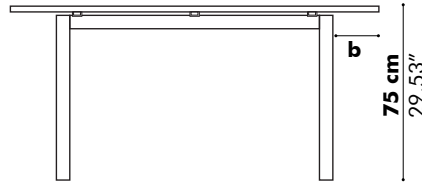

For more information on selecting the right socket for your region: visit www.iec.ch/worldplugs

- F  NL|DE|LUX
- E  BE|FR
- G  UK
- B  US

Detailed Dimensions

BuzziPicNic Desk with Tabletop Wood

Low

High

D: 80 cm 31.50", 90 cm 35.43" or 100 cm 39.37"

Value for a and b depends on the length of the PicNic Desk

L	120 cm 47.24"	140 cm 55.12"	160 cm 62.99"	180 cm 70.87"	200 cm 78.74"	220 cm 86.61"	240 cm 94.49"
a	28 cm 11.02"	33 cm 12.99"	38 cm 14.96"	38 cm 14.96"	38 cm 14.96"	38 cm 14.96"	43 cm 16.93"
b	10 cm 3.94"	15 cm 5.90"	20 cm 7.87"	20 cm 7.87"	20 cm 7.87"	20 cm 7.87"	25 cm 9.84"

BuzziPicNic Desk with Tabletop HPL

Low

High

* Optional

D: 80 cm 31.50", 90 cm 35.43" or 100 cm 39.37"

Value for a and b depends on the length of the PicNic Desk

L	120 cm 47.24"	140 cm 55.12"	160 cm 62.99"	180 cm 70.87"	200 cm 78.74"	220 cm 86.61"	240 cm 94.49"
a	28 cm 11.02"	33 cm 12.99"	38 cm 14.96"	38 cm 14.96"	38 cm 14.96"	38 cm 14.96"	43 cm 16.93"
b	10 cm 3.94"	15 cm 5.90"	20 cm 7.87"	20 cm 7.87"	20 cm 7.87"	20 cm 7.87"	25 cm 9.84"