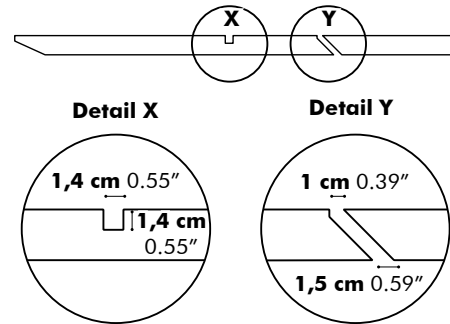

For more information on selecting the right socket for your region: visit www.iec.ch/worldplugs

- F  NL|DE|LUX
- E  BE|FR
- G  UK
- B  US

Detailed Dimensions

BuzziPicNic Desk with Tabletop Wood

Low

High

D: 80 cm 31.50", 90 cm 35.43" or 100 cm 39.37"

Value for a and b depends on the length of the PicNic Desk

L	120 cm 47.24"	140 cm 55.12"	160 cm 62.99"	180 cm 70.87"	200 cm 78.74"	220 cm 86.61"	240 cm 94.49"
a	28 cm 11.02"	33 cm 12.99"	38 cm 14.96"	38 cm 14.96"	38 cm 14.96"	38 cm 14.96"	43 cm 16.93"
b	10 cm 3.94"	15 cm 5.90"	20 cm 7.87"	20 cm 7.87"	20 cm 7.87"	20 cm 7.87"	25 cm 9.84"

BuzziPicNic Desk with Tabletop HPL

Low

High

* Optional

D: 80 cm 31.50", 90 cm 35.43" or 100 cm 39.37"

Value for a and b depends on the length of the PicNic Desk

L	120 cm 47.24"	140 cm 55.12"	160 cm 62.99"	180 cm 70.87"	200 cm 78.74"	220 cm 86.61"	240 cm 94.49"
a	28 cm 11.02"	33 cm 12.99"	38 cm 14.96"	38 cm 14.96"	38 cm 14.96"	38 cm 14.96"	43 cm 16.93"
b	10 cm 3.94"	15 cm 5.90"	20 cm 7.87"	20 cm 7.87"	20 cm 7.87"	20 cm 7.87"	25 cm 9.84"