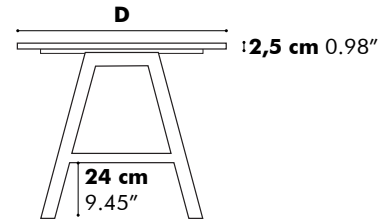

Value for a and b depends on the length of the PicNic Desk

L	120 cm 47.24"	140 cm 55.12"	160 cm 62.99"	180 cm 70.87"	200 cm 78.74"	220 cm 86.61"	240 cm 94.49"
a	28 cm 11.02"	33 cm 12.99"	38 cm 14.96"	38 cm 14.96"	38 cm 14.96"	38 cm 14.96"	43 cm 16.93"
b	10 cm 3.94"	15 cm 5.90"	20 cm 7.87"	20 cm 7.87"	20 cm 7.87"	20 cm 7.87"	25 cm 9.84"

BuzziPicNic Meet with Tabletop Wood

Low

High

D 80 cm*
31.50"

D 90 cm
35.43"

D 100 cm
39.37"

D 120 cm
47.24"

Detail X

Detail Y

D: 80 cm 31.50", 90 cm 35.43", 100 cm 39.37" or 120 cm 39.37"

Value for a and b depends on the length of the PicNic Desk

L	160 cm 62.99"	180 cm 70.87"	200 cm 78.74"	220 cm 86.61"	240 cm 94.49"
b	15 cm 5.90"	20 cm 7.87"	30 cm 11.81"	30 cm 11.81"	30 cm 11.81"

* This size is only available for BuzziPicNic Meet High

BuzziPicNic Meet with Tabletop HPL

Low

High

* Optional

D: 80 cm 31.50", 90 cm 35.43", 100 cm 39.37" or 120 cm 39.37"**

Value for a and b depends on the length of the PicNic Desk