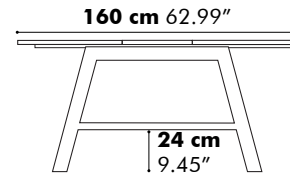

BuzziPicNic WorkBench with Tabletop HPL