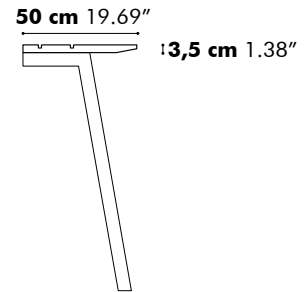

Detail Y

D: 80 cm 31.50", 90 cm 35.43", 100 cm 39.37" or 120 cm 39.37"

Value for a and b depends on the length of the PicNic Desk

L	160 cm 62.99"	180 cm 70.87"	200 cm 78.74"	220 cm 86.61"	240 cm 94.49"
b	15 cm 5.90"	20 cm 7.87"	30 cm 11.81"	30 cm 11.81"	30 cm 11.81"

* This size is only available for BuzziPicNic Meet High

BuzziPicNic Meet with Tabletop HPL

Low

High

* Optional

D: 80 cm 31.50", 90 cm 35.43", 100 cm 39.37" or 120 cm 39.37"**

Value for a and b depends on the length of the PicNic Desk

L	160 cm 62.99"	180 cm 70.87"	200 cm 78.74"	220 cm 86.61"	240 cm 94.49"
b	15 cm 5.90"	20 cm 7.87"	30 cm 11.81"	30 cm 11.81"	30 cm 11.81"

** This size is only available for BuzziPicNic Meet High

BuzziPicNic Side with Tabletop Wood

Low

High

Detail X

D 50 cm
19.69"

Value for b depends on the length of the PicNic Side

L	160 cm 62.99"	180 cm 70.87"	200 cm 78.74"	220 cm 86.61"	240 cm 94.49"
b	15 cm 5.90"	20 cm 7.87"	30 cm 11.81"	30 cm 11.81"	30 cm 11.81"