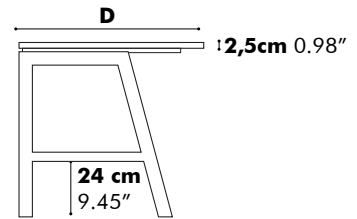

For more information on selecting the right socket for your region: visit www.iec.ch/worldplugs

- F  NL|DE|LUX
- E  BE|FR
- G  UK
- B  US

Detailed Dimensions

BuzziPicNic Desk with Tabletop Wood

Low

High

D: 80 cm 31.50", 90 cm 35.43" or 100 cm 39.37"

Value for a and b depends on the length of the PicNic Desk

L	120 cm 47.24"	140 cm 55.12"	160 cm 62.99"	180 cm 70.87"	200 cm 78.74"	220 cm 86.61"	240 cm 94.49"
a	28 cm 11.02"	33 cm 12.99"	38 cm 14.96"	38 cm 14.96"	38 cm 14.96"	38 cm 14.96"	43 cm 16.93"
b	10 cm 3.94"	15 cm 5.90"	20 cm 7.87"	20 cm 7.87"	20 cm 7.87"	20 cm 7.87"	25 cm 9.84"

BuzziPicNic Desk with Tabletop HPL

Low

High

* Optional

D: 80 cm 31.50", 90 cm 35.43" or 100 cm 39.37"

Value for a and b depends on the length of the PicNic Desk

L	120 cm 47.24"	140 cm 55.12"	160 cm 62.99"	180 cm 70.87"	200 cm 78.74"	220 cm 86.61"	240 cm 94.49"
a	28 cm 11.02"	33 cm 12.99"	38 cm 14.96"	38 cm 14.96"	38 cm 14.96"	38 cm 14.96"	43 cm 16.93"
b	10 cm 3.94"	15 cm 5.90"	20 cm 7.87"	20 cm 7.87"	20 cm 7.87"	20 cm 7.87"	25 cm 9.84"