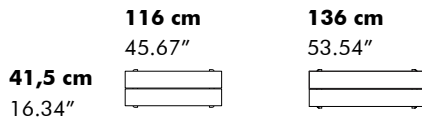

Size Chart Tabletop Wood

BuzziPicNic Desk Height 75 or 108 cm | 29.53" or 42.52"

	120 cm 47.24"	140 cm 55.12"	160 cm 62.99"	180 cm 70.87"	200 cm 78.74"	220 cm 86.61"	240 cm 94.49"
80 cm 31.50"							
90 cm 35.43"							
100 cm 39.37"							

BuzziPicNic Meet Height 75 or 108 cm | 29.53" or 42.52"

	160 cm 62.99"	180 cm 70.87"	200 cm 78.74"	220 cm 86.61"	240 cm 94.49"
*80 cm 31.50"					
* this size is only available for BuzziPicNic Meet High and always without cable entry					
90 cm 35.43"					
100 cm 39.37"					
120 cm 47.24"					

BuzziPicNic Side Height 75 or 108 cm | 29.53" or 42.52"

	160 cm 62.99"	180 cm 70.87"	200 cm 78.74"	220 cm 86.61"	240 cm 94.49"
50 cm 19.69"					

BuzziPicNic WorkBench Height 75 cm | 29.53"

BuzziPicNic Bench Height 45 cm | 17.60"

BuzziPicNic Round Height 75 cm | 29.53"

Size Chart Tabletop HPL

BuzziPicNic Desk Height 75 or 108 cm | 29.53" or 42.52"

	120 cm 47.24"	140 cm 55.12"	160 cm 62.99"	180 cm 70.87"	200 cm 78.74"	220 cm 86.61"	240 cm 94.49"
80 cm 31.50"							
90 cm 35.43"							
100 cm 39.37"							