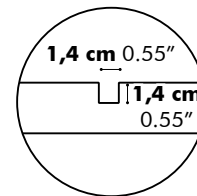

Value for a and b depends on the length of the PicNic Desk

L	120 cm 47.24"	140 cm 55.12"	160 cm 62.99"	180 cm 70.87"	200 cm 78.74"	220 cm 86.61"	240 cm 94.49"
a	28 cm 11.02"	33 cm 12.99"	38 cm 14.96"	38 cm 14.96"	38 cm 14.96"	38 cm 14.96"	43 cm 16.93"
b	10 cm 3.94"	15 cm 5.90"	20 cm 7.87"	20 cm 7.87"	20 cm 7.87"	20 cm 7.87"	25 cm 9.84"

BuzziPicNic Desk with Tabletop HPL

Low

High

* Optional

D: 80 cm 31.50", 90 cm 35.43" or 100 cm 39.37"

Value for a and b depends on the length of the PicNic Desk

L	120 cm 47.24"	140 cm 55.12"	160 cm 62.99"	180 cm 70.87"	200 cm 78.74"	220 cm 86.61"	240 cm 94.49"
a	28 cm 11.02"	33 cm 12.99"	38 cm 14.96"	38 cm 14.96"	38 cm 14.96"	38 cm 14.96"	43 cm 16.93"
b	10 cm 3.94"	15 cm 5.90"	20 cm 7.87"	20 cm 7.87"	20 cm 7.87"	20 cm 7.87"	25 cm 9.84"

BuzziPicNic Meet with Tabletop Wood

Low

High

D 80 cm*
31.50"

D 90 cm
35.43"

D 100 cm
39.37"

D 120 cm
47.24"

Detail X

Detail Y

D: 80 cm 31.50", 90 cm 35.43", 100 cm 39.37" or 120 cm 39.37"

Value for a and b depends on the length of the PicNic Desk

L	160 cm 62.99"	180 cm 70.87"	200 cm 78.74"	220 cm 86.61"	240 cm 94.49"
b	15 cm 5.90"	20 cm 7.87"	30 cm 11.81"	30 cm 11.81"	30 cm 11.81"