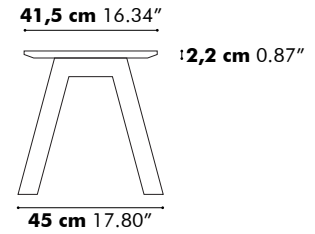

Low

High

Detail X

D 50 cm
19.69"

Value for b depends on the length of the PicNic Side

L	160 cm 62.99"	180 cm 70.87"	200 cm 78.74"	220 cm 86.61"	240 cm 94.49"
b	15 cm 5.90"	20 cm 7.87"	30 cm 11.81"	30 cm 11.81"	30 cm 11.81"

BuzziPicNic Side with Tabletop HPL

Low

High

Value for b depends on the length of the PicNic Side

L	160 cm 62.99"	180 cm 70.87"	200 cm 78.74"	220 cm 86.61"	240 cm 94.49"
b	15 cm 5.90"	20 cm 7.87"	30 cm 11.81"	30 cm 11.81"	30 cm 11.81"

BuzziPicNic WorkBench with Tabletop Wood

BuzziPicNic WorkBench with Tabletop HPL

BuzziPicNic Bench

116 cm 45.66"

with cushion

136 cm 53.54"

with cushion

BuzziPicNic Round

Detail X

Detail Y

	R1	R2	R3
Ø 160 cm	38 cm 14.96"	15 cm 5.91"	48 cm 18.90"
Ø 200 cm	48 cm 18.90"	25 cm 9.84"	48 cm 18.90"

Weights

PicNic Desk Low

Depth	Length	Weight
80 cm 31.50"	120 cm 47.24"	41,47 kg 91.43 lbs
	140 cm 55.12"	45,55 kg 100.42 lbs
	160 cm 62.99"	51,62 kg 113.80 lbs
	180 cm 70.87"	56,14 kg 123.77 lbs
	200 cm 78.74"	60,66 kg 133.73 lbs
	220 cm 86.61"	65,18 kg 143.70 lbs
	240 cm 94.49"	69,26 kg 152.69 lbs
90 cm 35.43"	120 cm 47.24"	45,98 kg 101.37 lbs
	140 cm 55.12"	50,52 kg 111.38 lbs
	160 cm 62.99"	57,33 kg 126.39 lbs
	180 cm 70.87"	62,31 kg 137.37 lbs
	200 cm 78.74"	67,28 kg 148.33 lbs
	220 cm 86.61"	72,26 kg 159.31 lbs
	240 cm 94.49"	76,79 kg 169.29 lbs
100 cm 39.37"	120 cm 47.24"	50,49 kg 111.31 lbs
	140 cm 55.12"	55,48 kg 122.31 lbs
	160 cm 62.99"	63,04 kg 138.98 lbs
	180 cm 70.87"	68,47 kg 150.95 lbs
	200 cm 78.74"	73,54 kg 162.13 lbs
	220 cm 86.61"	79,33 kg 174.89 lbs
	240 cm 94.49"	84,32 kg 185.89 lbs