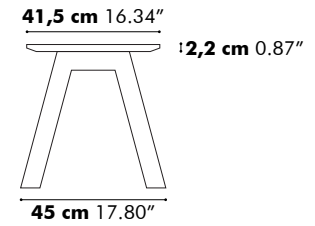

Low

High

Detail X

D 50 cm
19.69"

Value for b depends on the length of the PicNic Side

L	160 cm 62.99"	180 cm 70.87"	200 cm 78.74"	220 cm 86.61"	240 cm 94.49"
b	15 cm 5.90"	20 cm 7.87"	30 cm 11.81"	30 cm 11.81"	30 cm 11.81"

BuzziPicNic Side with Tabletop HPL

Low

High

Value for b depends on the length of the PicNic Side

L	160 cm 62.99"	180 cm 70.87"	200 cm 78.74"	220 cm 86.61"	240 cm 94.49"
b	15 cm 5.90"	20 cm 7.87"	30 cm 11.81"	30 cm 11.81"	30 cm 11.81"

BuzziPicNic WorkBench with Tabletop Wood

BuzziPicNic WorkBench with Tabletop HPL

BuzziPicNic Bench

116 cm 45.66"

with cushion

136 cm 53.54"

with cushion

BuzziPicNic Round

Detail X

Detail Y

	R1	R2	R3
Ø 160 cm	38 cm 14.96"	15 cm 5.91"	48 cm 18.90"
Ø 200 cm	48 cm 18.90"	25 cm 9.84"	48 cm 18.90"

Weights

PicNic Desk Low

Depth	Length	Weight
80 cm 31.50"	120 cm 47.24"	41,47 kg 91.43 lbs
	140 cm 55.12"	45,55 kg 100.42 lbs
	160 cm 62.99"	51,62 kg 113.80 lbs
	180 cm 70.87"	56,14 kg 123.77 lbs
	200 cm 78.74"	60,66 kg 133.73 lbs
	220 cm 86.61"	65,18 kg 143.70 lbs
	240 cm 94.49"	69,26 kg 152.69 lbs
90 cm 35.43"	120 cm 47.24"	45,98 kg 101.37 lbs
	140 cm 55.12"	50,52 kg 111.38 lbs
	160 cm 62.99"	57,33 kg 126.39 lbs
	180 cm 70.87"	62,31 kg 137.37 lbs
	200 cm 78.74"	67,28 kg 148.33 lbs
	220 cm 86.61"	72,26 kg 159.31 lbs
	240 cm 94.49"	76,79 kg 169.29 lbs
100 cm 39.37"	120 cm 47.24"	50,49 kg 111.31 lbs
	140 cm 55.12"	55,48 kg 122.31 lbs
	160 cm 62.99"	63,04 kg 138.98 lbs
	180 cm 70.87"	68,47 kg 150.95 lbs
	200 cm 78.74"	73,54 kg 162.13 lbs
	220 cm 86.61"	79,33 kg 174.89 lbs
	240 cm 94.49"	84,32 kg 185.89 lbs