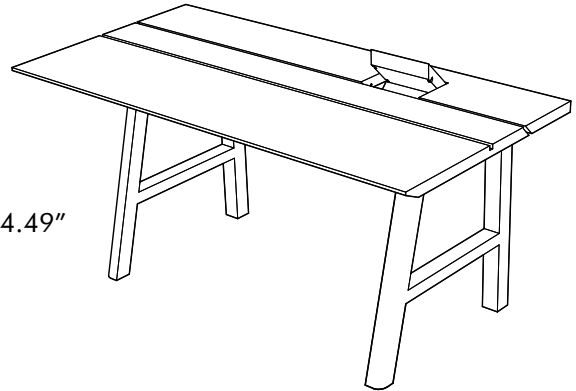

 Worktop: Wood or HPL
Base: always Wood

 Dry usage

 Flat packed

Content

Configurations	3
Tabletop, Cable entry, Base	5
Finishes	6
Size Chart Tabletop Wood	7
Size Chart Tabletop HPL	9
Options	11
Electrification	12
Detailed dimensions	14
Weights	23
Wood Disclaimer	29

Configurations

BuzziPicNic Desk

- 📍 Desk Low, Desk High
- 🌲 Worktop: Wood or HPL
Base: always Wood
- H: 75 cm (Desk Low) or 108 cm (Desk High)
29.53"(Desk Low) or 42.52" (Desk High)
- ✂ L: 120, 140, 160, 180, 200, 220 or 240 cm
47.24", 55.12", 62.99", 70.87", 78.74", 86.61" or 94.49"
- D: 80, 90 or 100 cm
31.50", 35.43" or 39.37"
- ⋮ Cable entry always on the right
Electrification and wire management optional

BuzziPicNic Meet

- 📍 Meet Low, Meet High
- 🌲 Worktop: Wood or HPL
Base: always Wood
- H: 75 cm (Meet Low) or 108 cm (Meet High)
29.53"(Meet Low) or 42.52" (Meet High)
- ✂ L: 160, 180, 200, 220 or 240 cm
62.99", 70.87", 78.74", 86.61" or 94.49"
- D: 80, 90, 100 or 120 cm
31.50", 35.43", 39.37" or 47.24"
- ⋮ Cable entry always in the middle
Electrification and wire management optional