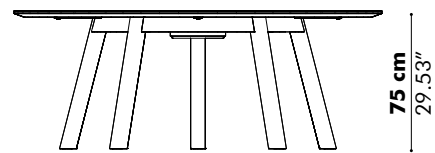

Low

High

Detail X

D 50 cm
19.69"

Value for b depends on the length of the PicNic Side

L	160 cm 62.99"	180 cm 70.87"	200 cm 78.74"	220 cm 86.61"	240 cm 94.49"
b	15 cm 5.90"	20 cm 7.87"	30 cm 11.81"	30 cm 11.81"	30 cm 11.81"

BuzziPicNic Side with Tabletop HPL

Low

High

Value for b depends on the length of the PicNic Side

L	160 cm 62.99"	180 cm 70.87"	200 cm 78.74"	220 cm 86.61"	240 cm 94.49"
b	15 cm 5.90"	20 cm 7.87"	30 cm 11.81"	30 cm 11.81"	30 cm 11.81"

BuzziPicNic WorkBench with Tabletop Wood

BuzziPicNic WorkBench with Tabletop HPL

BuzziPicNic Bench

116 cm 45.66"

with cushion

136 cm 53.54"

with cushion

BuzziPicNic Round