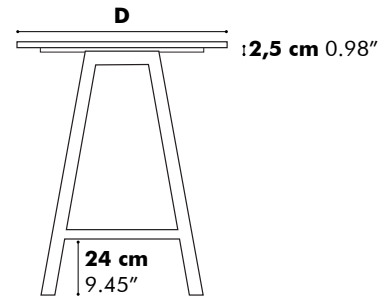

Detail Y

D: 80 cm 31.50", 90 cm 35.43", 100 cm 39.37" or 120 cm 39.37"

Value for a and b depends on the length of the PicNic Desk

L	160 cm 62.99"	180 cm 70.87"	200 cm 78.74"	220 cm 86.61"	240 cm 94.49"
b	15 cm 5.90"	20 cm 7.87"	30 cm 11.81"	30 cm 11.81"	30 cm 11.81"

* This size is only available for BuzziPicNic Meet High

BuzziPicNic Meet with Tabletop HPL

Low

High

* Optional

D: 80 cm 31.50", 90 cm 35.43", 100 cm 39.37" or 120 cm 39.37"**

Value for a and b depends on the length of the PicNic Desk

L	160 cm 62.99"	180 cm 70.87"	200 cm 78.74"	220 cm 86.61"	240 cm 94.49"
b	15 cm 5.90"	20 cm 7.87"	30 cm 11.81"	30 cm 11.81"	30 cm 11.81"

** This size is only available for BuzziPicNic Meet High

BuzziPicNic Side with Tabletop Wood

Low

High

Detail X

D 50 cm
19.69"

Value for b depends on the length of the PicNic Side

L	160 cm 62.99"	180 cm 70.87"	200 cm 78.74"	220 cm 86.61"	240 cm 94.49"
b	15 cm 5.90"	20 cm 7.87"	30 cm 11.81"	30 cm 11.81"	30 cm 11.81"