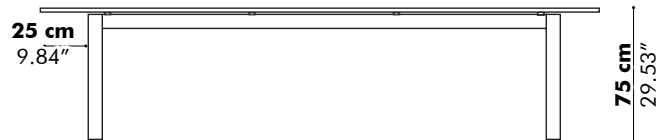

L	160 cm 62.99"	180 cm 70.87"	200 cm 78.74"	220 cm 86.61"	240 cm 94.49"
b	15 cm 5.90"	20 cm 7.87"	30 cm 11.81"	30 cm 11.81"	30 cm 11.81"

** This size is only available for BuzziPicNic Meet High

BuzziPicNic Side with Tabletop Wood

Low

High

Detail X

D 50 cm
19.69"

Value for b depends on the length of the PicNic Side

L	160 cm 62.99"	180 cm 70.87"	200 cm 78.74"	220 cm 86.61"	240 cm 94.49"
b	15 cm 5.90"	20 cm 7.87"	30 cm 11.81"	30 cm 11.81"	30 cm 11.81"

BuzziPicNic Side with Tabletop HPL

Low

High

Value for b depends on the length of the PicNic Side

L	160 cm 62.99"	180 cm 70.87"	200 cm 78.74"	220 cm 86.61"	240 cm 94.49"
b	15 cm 5.90"	20 cm 7.87"	30 cm 11.81"	30 cm 11.81"	30 cm 11.81"

BuzziPicNic WorkBench with Tabletop Wood

BuzziPicNic WorkBench with Tabletop HPL

BuzziPicNic Bench

116 cm 45.66"

with cushion

136 cm 53.54"

with cushion

BuzziPicNic Round