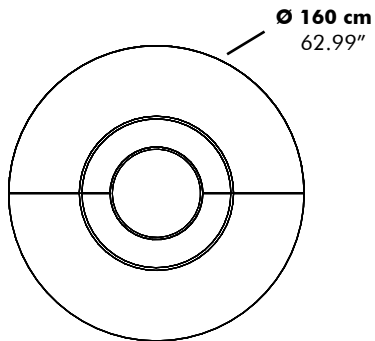

Low

High

Detail X

D 50 cm
19.69"

Value for b depends on the length of the PicNic Side

L	160 cm 62.99"	180 cm 70.87"	200 cm 78.74"	220 cm 86.61"	240 cm 94.49"
b	15 cm 5.90"	20 cm 7.87"	30 cm 11.81"	30 cm 11.81"	30 cm 11.81"

BuzziPicNic Side with Tabletop HPL

Low

High

Value for b depends on the length of the PicNic Side

L	160 cm 62.99"	180 cm 70.87"	200 cm 78.74"	220 cm 86.61"	240 cm 94.49"
b	15 cm 5.90"	20 cm 7.87"	30 cm 11.81"	30 cm 11.81"	30 cm 11.81"

BuzziPicNic WorkBench with Tabletop Wood

BuzziPicNic WorkBench with Tabletop HPL

BuzziPicNic Bench

116 cm 45.66"

with cushion

136 cm 53.54"

with cushion

BuzziPicNic Round

Detail X

Detail Y

	R1	R2	R3
Ø 160 cm	38 cm 14.96"	15 cm 5.91"	48 cm 18.90"
Ø 200 cm	48 cm 18.90"	25 cm 9.84"	48 cm 18.90"

Weights

PicNic Desk Low

Depth	Length	Weight
80 cm 31.50"	120 cm 47.24"	41,47 kg 91.43 lbs
	140 cm 55.12"	45,55 kg 100.42 lbs
	160 cm 62.99"	51,62 kg 113.80 lbs
	180 cm 70.87"	56,14 kg 123.77 lbs
	200 cm 78.74"	60,66 kg 133.73 lbs
	220 cm 86.61"	65,18 kg 143.70 lbs
	240 cm 94.49"	69,26 kg 152.69 lbs
90 cm 35.43"	120 cm 47.24"	45,98 kg 101.37 lbs
	140 cm 55.12"	50,52 kg 111.38 lbs
	160 cm 62.99"	57,33 kg 126.39 lbs
	180 cm 70.87"	62,31 kg 137.37 lbs
	200 cm 78.74"	67,28 kg 148.33 lbs
	220 cm 86.61"	72,26 kg 159.31 lbs
	240 cm 94.49"	76,79 kg 169.29 lbs
100 cm 39.37"	120 cm 47.24"	50,49 kg 111.31 lbs
	140 cm 55.12"	55,48 kg 122.31 lbs
	160 cm 62.99"	63,04 kg 138.98 lbs
	180 cm 70.87"	68,47 kg 150.95 lbs
	200 cm 78.74"	73,54 kg 162.13 lbs
	220 cm 86.61"	79,33 kg 174.89 lbs
	240 cm 94.49"	84,32 kg 185.89 lbs