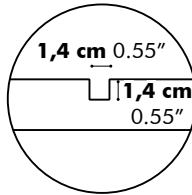

Detail Y

D: 80 cm 31.50", 90 cm 35.43", 100 cm 39.37" or 120 cm 39.37"

Value for a and b depends on the length of the PicNic Desk

L	160 cm 62.99"	180 cm 70.87"	200 cm 78.74"	220 cm 86.61"	240 cm 94.49"
b	15 cm 5.90"	20 cm 7.87"	30 cm 11.81"	30 cm 11.81"	30 cm 11.81"

L	160 cm 62.99"	180 cm 70.87"	200 cm 78.74"	220 cm 86.61"	240 cm 94.49"
b	15 cm 5.90"	20 cm 7.87"	30 cm 11.81"	30 cm 11.81"	30 cm 11.81"

** This size is only available for BuzziPicNic Meet High

BuzziPicNic Side with Tabletop Wood

Low

High

Detail X

D 50 cm
19.69"

Value for b depends on the length of the PicNic Side

L	160 cm 62.99"	180 cm 70.87"	200 cm 78.74"	220 cm 86.61"	240 cm 94.49"
b	15 cm 5.90"	20 cm 7.87"	30 cm 11.81"	30 cm 11.81"	30 cm 11.81"

BuzziPicNic Side with Tabletop HPL

Low

High

Value for b depends on the length of the PicNic Side

L	160 cm 62.99"	180 cm 70.87"	200 cm 78.74"	220 cm 86.61"	240 cm 94.49"
b	15 cm 5.90"	20 cm 7.87"	30 cm 11.81"	30 cm 11.81"	30 cm 11.81"