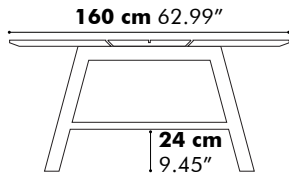

L	160 cm 62.99"	180 cm 70.87"	200 cm 78.74"	220 cm 86.61"	240 cm 94.49"
b	15 cm 5.90"	20 cm 7.87"	30 cm 11.81"	30 cm 11.81"	30 cm 11.81"

** This size is only available for BuzziPicNic Meet High

BuzziPicNic Side with Tabletop Wood

Low

High

Detail X

D 50 cm
19.69"

Value for b depends on the length of the PicNic Side

L	160 cm 62.99"	180 cm 70.87"	200 cm 78.74"	220 cm 86.61"	240 cm 94.49"
b	15 cm 5.90"	20 cm 7.87"	30 cm 11.81"	30 cm 11.81"	30 cm 11.81"

BuzziPicNic Side with Tabletop HPL

Low

High

Value for b depends on the length of the PicNic Side

L	160 cm 62.99"	180 cm 70.87"	200 cm 78.74"	220 cm 86.61"	240 cm 94.49"
b	15 cm 5.90"	20 cm 7.87"	30 cm 11.81"	30 cm 11.81"	30 cm 11.81"

BuzziPicNic WorkBench with Tabletop Wood

BuzziPicNic WorkBench with Tabletop HPL

BuzziPicNic Bench

116 cm 45.66"

with cushion

136 cm 53.54"

with cushion

BuzziPicNic Round