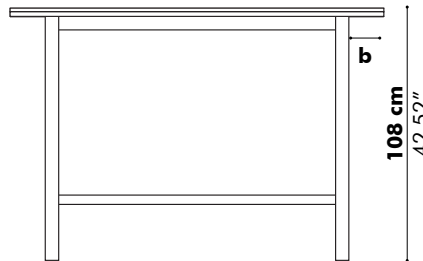

For more information on selecting the right socket for your region: visit www.iec.ch/worldplugs

- F  NL|DE|LUX
- E  BE|FR
- G  UK
- B  US

Detailed Dimensions

BuzziPicNic Desk with Tabletop Wood

Low

High

D: 80 cm 31.50", 90 cm 35.43" or 100 cm 39.37"

Value for a and b depends on the length of the PicNic Desk

L	120 cm 47.24"	140 cm 55.12"	160 cm 62.99"	180 cm 70.87"	200 cm 78.74"	220 cm 86.61"	240 cm 94.49"
a	28 cm 11.02"	33 cm 12.99"	38 cm 14.96"	38 cm 14.96"	38 cm 14.96"	38 cm 14.96"	43 cm 16.93"
b	10 cm 3.94"	15 cm 5.90"	20 cm 7.87"	20 cm 7.87"	20 cm 7.87"	20 cm 7.87"	25 cm 9.84"

BuzziPicNic Desk with Tabletop HPL

Low

High

* Optional

D: 80 cm 31.50", 90 cm 35.43" or 100 cm 39.37"

Value for a and b depends on the length of the PicNic Desk

L	120 cm 47.24"	140 cm 55.12"	160 cm 62.99"	180 cm 70.87"	200 cm 78.74"	220 cm 86.61"	240 cm 94.49"
a	28 cm 11.02"	33 cm 12.99"	38 cm 14.96"	38 cm 14.96"	38 cm 14.96"	38 cm 14.96"	43 cm 16.93"
b	10 cm 3.94"	15 cm 5.90"	20 cm 7.87"	20 cm 7.87"	20 cm 7.87"	20 cm 7.87"	25 cm 9.84"

BuzziPicNic Meet with Tabletop Wood

Low

High

D 80 cm*
31.50"

D 90 cm
35.43"

D 100 cm
39.37"

D 120 cm
47.24"

Detail X