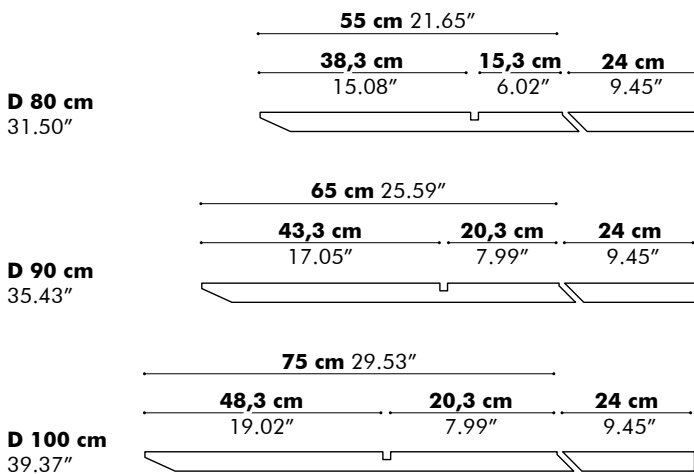

For more information on selecting the right socket for your region: visit www.iec.ch/worldplugs

- F  NL|DE|LUX
- E  BE|FR
- G  UK
- B  US

Detailed Dimensions

BuzziPicNic Desk with Tabletop Wood

Low

High

D: 80 cm 31.50", 90 cm 35.43" or 100 cm 39.37"

Value for a and b depends on the length of the PicNic Desk

L	120 cm 47.24"	140 cm 55.12"	160 cm 62.99"	180 cm 70.87"	200 cm 78.74"	220 cm 86.61"	240 cm 94.49"
a	28 cm 11.02"	33 cm 12.99"	38 cm 14.96"	38 cm 14.96"	38 cm 14.96"	38 cm 14.96"	43 cm 16.93"
b	10 cm 3.94"	15 cm 5.90"	20 cm 7.87"	20 cm 7.87"	20 cm 7.87"	20 cm 7.87"	25 cm 9.84"

BuzziPicNic Desk with Tabletop HPL

Low

High

* Optional

D: 80 cm 31.50", 90 cm 35.43" or 100 cm 39.37"

Value for a and b depends on the length of the PicNic Desk

L	120 cm 47.24"	140 cm 55.12"	160 cm 62.99"	180 cm 70.87"	200 cm 78.74"	220 cm 86.61"	240 cm 94.49"
a	28 cm 11.02"	33 cm 12.99"	38 cm 14.96"	38 cm 14.96"	38 cm 14.96"	38 cm 14.96"	43 cm 16.93"
b	10 cm 3.94"	15 cm 5.90"	20 cm 7.87"	20 cm 7.87"	20 cm 7.87"	20 cm 7.87"	25 cm 9.84"