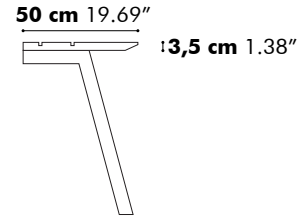

Detail Y

D: 80 cm 31.50", 90 cm 35.43", 100 cm 39.37" or 120 cm 39.37"

Value for a and b depends on the length of the PicNic Desk

L	160 cm 62.99"	180 cm 70.87"	200 cm 78.74"	220 cm 86.61"	240 cm 94.49"
b	15 cm 5.90"	20 cm 7.87"	30 cm 11.81"	30 cm 11.81"	30 cm 11.81"

* This size is only available for BuzziPicNic Meet High

BuzziPicNic Meet with Tabletop HPL

Low

High

* Optional

D: 80 cm 31.50", 90 cm 35.43", 100 cm 39.37" or 120 cm 39.37"**

Value for a and b depends on the length of the PicNic Desk

L	160 cm 62.99"	180 cm 70.87"	200 cm 78.74"	220 cm 86.61"	240 cm 94.49"
b	15 cm 5.90"	20 cm 7.87"	30 cm 11.81"	30 cm 11.81"	30 cm 11.81"

** This size is only available for BuzziPicNic Meet High

BuzziPicNic Side with Tabletop Wood

Low

High

Detail X

D 50 cm
19.69"

Value for b depends on the length of the PicNic Side

L	160 cm 62.99"	180 cm 70.87"	200 cm 78.74"	220 cm 86.61"	240 cm 94.49"
b	15 cm 5.90"	20 cm 7.87"	30 cm 11.81"	30 cm 11.81"	30 cm 11.81"