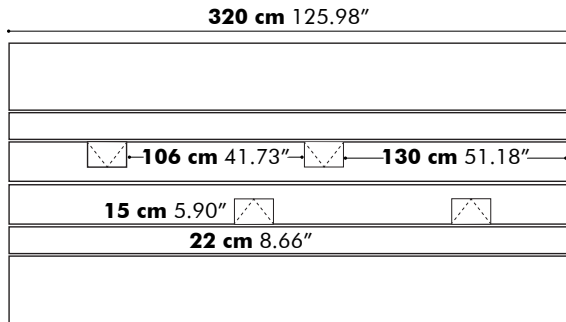

BuzziPicNic WorkBench with Tabletop Wood