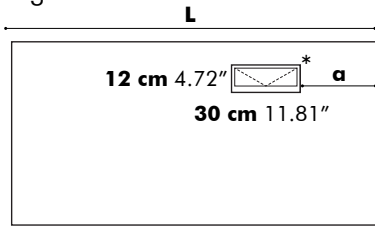

For more information on selecting the right socket for your region: visit www.iec.ch/worldplugs

- F  NL|DE|LUX
- E  BE|FR
- G  UK
- B  US

Detailed Dimensions

BuzziPicNic Desk with Tabletop Wood

Low

High

D: 80 cm 31.50", 90 cm 35.43" or 100 cm 39.37"

Value for a and b depends on the length of the PicNic Desk

L	120 cm 47.24"	140 cm 55.12"	160 cm 62.99"	180 cm 70.87"	200 cm 78.74"	220 cm 86.61"	240 cm 94.49"
a	28 cm 11.02"	33 cm 12.99"	38 cm 14.96"	38 cm 14.96"	38 cm 14.96"	38 cm 14.96"	43 cm 16.93"
b	10 cm 3.94"	15 cm 5.90"	20 cm 7.87"	20 cm 7.87"	20 cm 7.87"	20 cm 7.87"	25 cm 9.84"

BuzziPicNic Desk with Tabletop HPL

Low

High

* Optional

D: 80 cm 31.50", 90 cm 35.43" or 100 cm 39.37"

Value for a and b depends on the length of the PicNic Desk

L	120 cm 47.24"	140 cm 55.12"	160 cm 62.99"	180 cm 70.87"	200 cm 78.74"	220 cm 86.61"	240 cm 94.49"
a	28 cm 11.02"	33 cm 12.99"	38 cm 14.96"	38 cm 14.96"	38 cm 14.96"	38 cm 14.96"	43 cm 16.93"
b	10 cm 3.94"	15 cm 5.90"	20 cm 7.87"	20 cm 7.87"	20 cm 7.87"	20 cm 7.87"	25 cm 9.84"