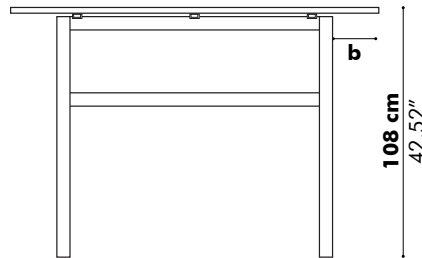

For more information on selecting the right socket for your region: visit www.iec.ch/worldplugs

- F  NL|DE|LUX
- E  BE|FR
- G  UK
- B  US

Detailed Dimensions

BuzziPicNic Desk with Tabletop Wood

Low

High

D: 80 cm 31.50", 90 cm 35.43" or 100 cm 39.37"

Value for a and b depends on the length of the PicNic Desk

L	120 cm 47.24"	140 cm 55.12"	160 cm 62.99"	180 cm 70.87"	200 cm 78.74"	220 cm 86.61"	240 cm 94.49"
a	28 cm 11.02"	33 cm 12.99"	38 cm 14.96"	38 cm 14.96"	38 cm 14.96"	38 cm 14.96"	43 cm 16.93"
b	10 cm 3.94"	15 cm 5.90"	20 cm 7.87"	20 cm 7.87"	20 cm 7.87"	20 cm 7.87"	25 cm 9.84"

BuzziPicNic Desk with Tabletop HPL

Low

High

* Optional

D: 80 cm 31.50", 90 cm 35.43" or 100 cm 39.37"

Value for a and b depends on the length of the PicNic Desk

L	120 cm 47.24"	140 cm 55.12"	160 cm 62.99"	180 cm 70.87"	200 cm 78.74"	220 cm 86.61"	240 cm 94.49"
a	28 cm 11.02"	33 cm 12.99"	38 cm 14.96"	38 cm 14.96"	38 cm 14.96"	38 cm 14.96"	43 cm 16.93"
b	10 cm 3.94"	15 cm 5.90"	20 cm 7.87"	20 cm 7.87"	20 cm 7.87"	20 cm 7.87"	25 cm 9.84"