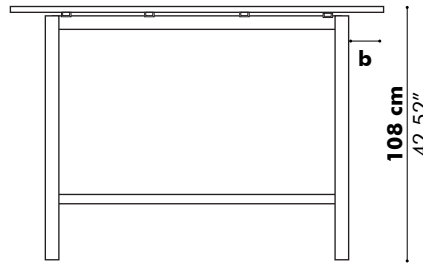

Detail Y

D: 80 cm 31.50", 90 cm 35.43", 100 cm 39.37" or 120 cm 39.37"

Value for a and b depends on the length of the PicNic Desk

L	160 cm 62.99"	180 cm 70.87"	200 cm 78.74"	220 cm 86.61"	240 cm 94.49"
b	15 cm 5.90"	20 cm 7.87"	30 cm 11.81"	30 cm 11.81"	30 cm 11.81"

* This size is only available for BuzziPicNic Meet High

BuzziPicNic Meet with Tabletop HPL

Low

High

* Optional

D: 80 cm 31.50", 90 cm 35.43", 100 cm 39.37" or 120 cm 39.37"**

Value for a and b depends on the length of the PicNic Desk

L	160 cm 62.99"	180 cm 70.87"	200 cm 78.74"	220 cm 86.61"	240 cm 94.49"
b	15 cm 5.90"	20 cm 7.87"	30 cm 11.81"	30 cm 11.81"	30 cm 11.81"

** This size is only available for BuzziPicNic Meet High

BuzziPicNic Side with Tabletop Wood

Low

High

Detail X

D 50 cm
19.69"

Value for b depends on the length of the PicNic Side

L	160 cm 62.99"	180 cm 70.87"	200 cm 78.74"	220 cm 86.61"	240 cm 94.49"
b	15 cm 5.90"	20 cm 7.87"	30 cm 11.81"	30 cm 11.81"	30 cm 11.81"