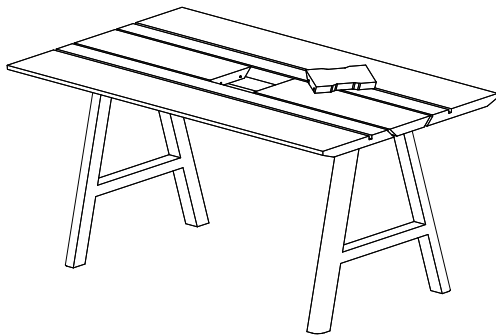

 Worktop: Wood or HPL
Base: always Wood

 Dry usage

 Flat packed

Content

Configurations	3
Tabletop, Cable entry, Base	5
Finishes	6
Size Chart Tabletop Wood	7
Size Chart Tabletop HPL	9
Options	11
Electrification	12
Detailed dimensions	14
Weights	23
Wood Disclaimer	29

Configurations

BuzziPicNic Desk

- 📍 Desk Low, Desk High
- 🌲 Worktop: Wood or HPL
Base: always Wood
- H: 75 cm (Desk Low) or 108 cm (Desk High)
29.53"(Desk Low) or 42.52" (Desk High)
- ✂ L: 120, 140, 160, 180, 200, 220 or 240 cm
47.24", 55.12", 62.99", 70.87", 78.74", 86.61" or 94.49"
- D: 80, 90 or 100 cm
31.50", 35.43" or 39.37"
- ⋮ Cable entry always on the right
Electrification and wire management optional

BuzziPicNic Meet

- 📍 Meet Low, Meet High
- 🌲 Worktop: Wood or HPL
Base: always Wood
- H: 75 cm (Meet Low) or 108 cm (Meet High)
29.53"(Meet Low) or 42.52" (Meet High)
- ✂ L: 160, 180, 200, 220 or 240 cm
62.99", 70.87", 78.74", 86.61" or 94.49"
- D: 80, 90, 100 or 120 cm
31.50", 35.43", 39.37" or 47.24"
- ⋮ Cable entry always in the middle
Electrification and wire management optional