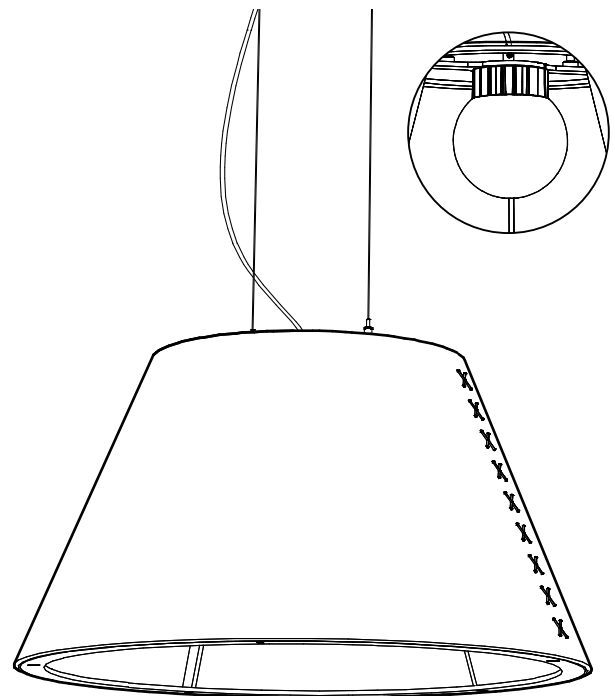

BuzziShade Pendant LED Globe

◆ Medium | Large

BuzziFelt cover with lace

🌲 Metal frame in black (RAL 9005), white (RAL 9010),
alu (RAL 9006) or fluorescent orange (RAL 2005)
Fabric power cord in black

Height: 42 cm (Medium) or 62 cm (Large)

✂ Diameter: Ø 40 cm - Ø 74 cm (Medium)
Ø 59 cm - Ø 112 cm (Large)

Wattage: 19W

LED source incl. Glass globe

💡 Lumen Output: 1500 lumen
Color Temperature: 3000K
Color Rendering Index: 90
Dimmable: 1-10V Protocol

⚖ Medium: 6 kg
Large: 10 kg

⋯ Lace: black | white | fluorescent orange
Optional extra layer Fabric | Terra | Hero
inside or outside
Black or alu cables 2 - 5 m

⚠ If installing on suspended ceiling, verify load capacity
prior to installation