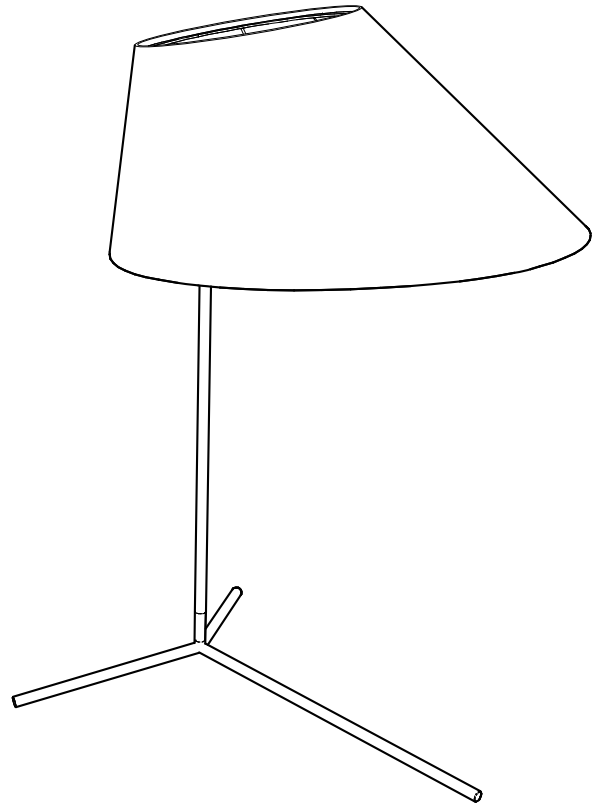

Height: 42 cm (Medium) or 62 cm (Large)

✂ Diameter: Ø 40 cm - Ø 74 cm (Medium)  
Ø 59 cm - Ø 112 cm (Large)

Wattage: 19W

LED source incl. Glass globe

💡 Lumen Output: 1500 lumen  
Color Temperature: 3000K  
Color Rendering Index: 90  
Dimmable: 1-10V Protocol

✂ Height: 222 cm  
✂ Diameter: Ø 69 cm - 144 cm

💡 E27 Fitting (Max. 60W)  
Excl. Bulb

⚖ 18 kg

⋯ Lace: black | white | fluorescent orange