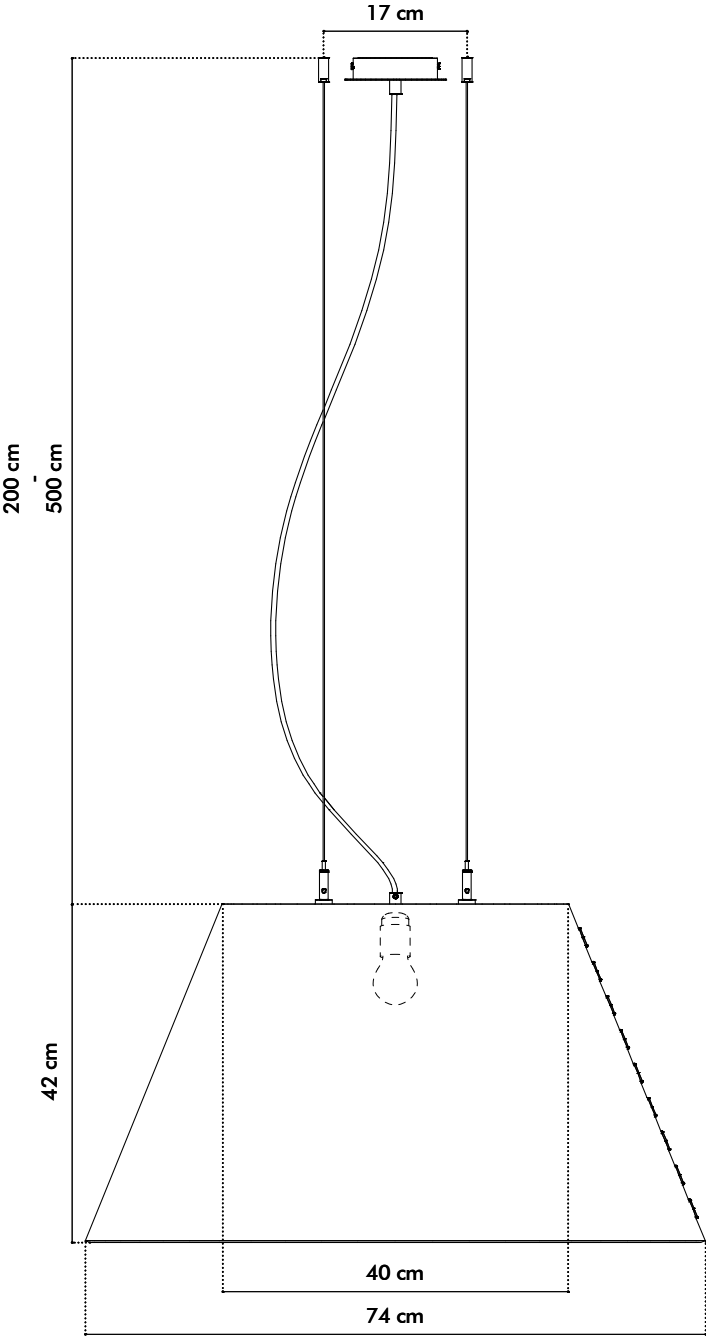

Dimensions

BuzziShade Pendant Medium