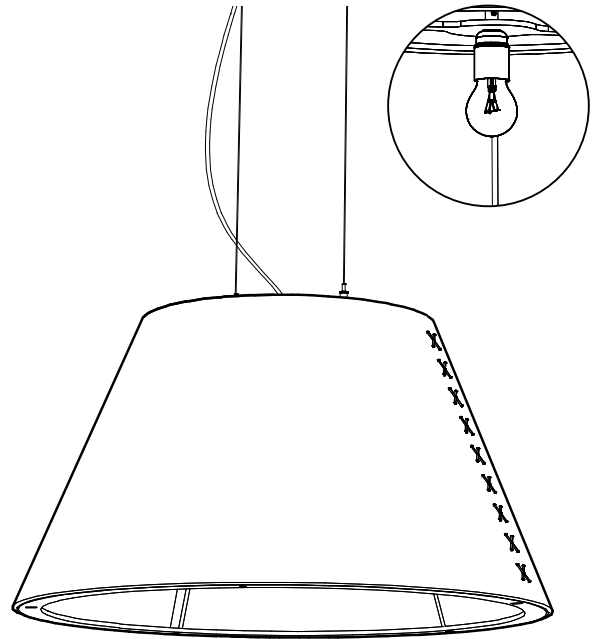

Configurations

BuzziShade Pendant

◆ Medium | Large

BuzziFelt cover with lace

🌲 Metal frame in black (RAL 9005), white (RAL 9010),
alu (RAL 9006) or fluorescent orange (RAL 2005)
Fabric power cord in black, red or fluorescent orange

Height: 42 cm (Medium) or 62 cm (Large)

✂ Diameter: Ø 40 cm - Ø 74 cm (Medium)
Ø 59 cm - Ø 112 cm (Large)

💡 E27 Fitting (Max. 60W)
Excl. Bulb

⚖ Medium: 4 kg
Large: 8 kg

⋯ Lace: black | white | fluorescent orange
Optional extra layer Fabric | Terra | Hero
inside or outside
Black or alu cables 2 - 5 m

⚠ If installing on suspended ceiling, verify load capacity
prior to installation.