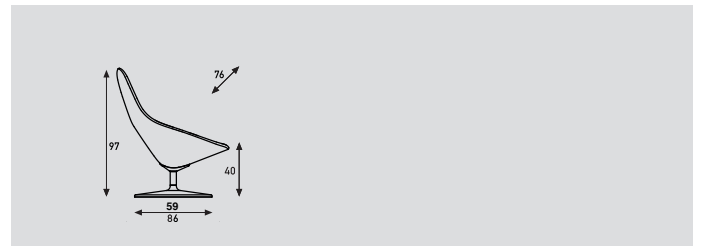

Pala Giro

Luca Nichetto | 2017

Artifort®

Armchair:

Base:

- Steel disc swivel base.
- Powder coat structure.
- Protective black plastic profile underneath base.

Body:

- Steel wire framework.
- Covered with moulded foam.

Upholstery:

- Upholstery category ① ② ③ ④
- Upholstery in two colours of one fabric is possible.
(innerside/exterieur)

Pala armchair

models swiveling

width 76cm

meterage 420cm

weight 25,5kg

packing