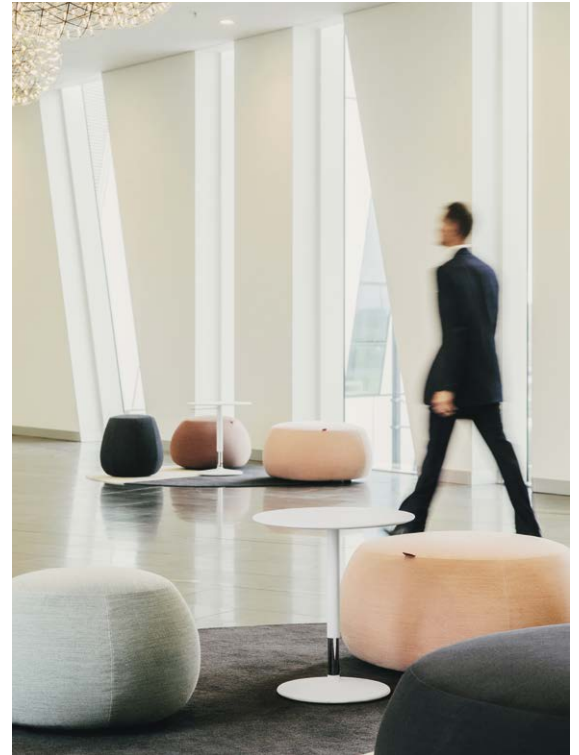

Pix

1 Office
Art. 3013, 3011, 3000
Art. 3050 Pix table

2 Kauai Restaurant
Barcelona, Spain,
Art. 3008, 3009

1