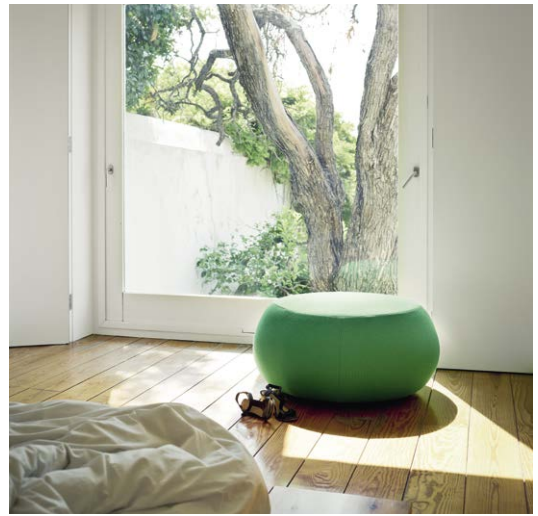

1 Casa dos Cubos
Tomar, Portugal
Art. 3000, 3001, 3002

2