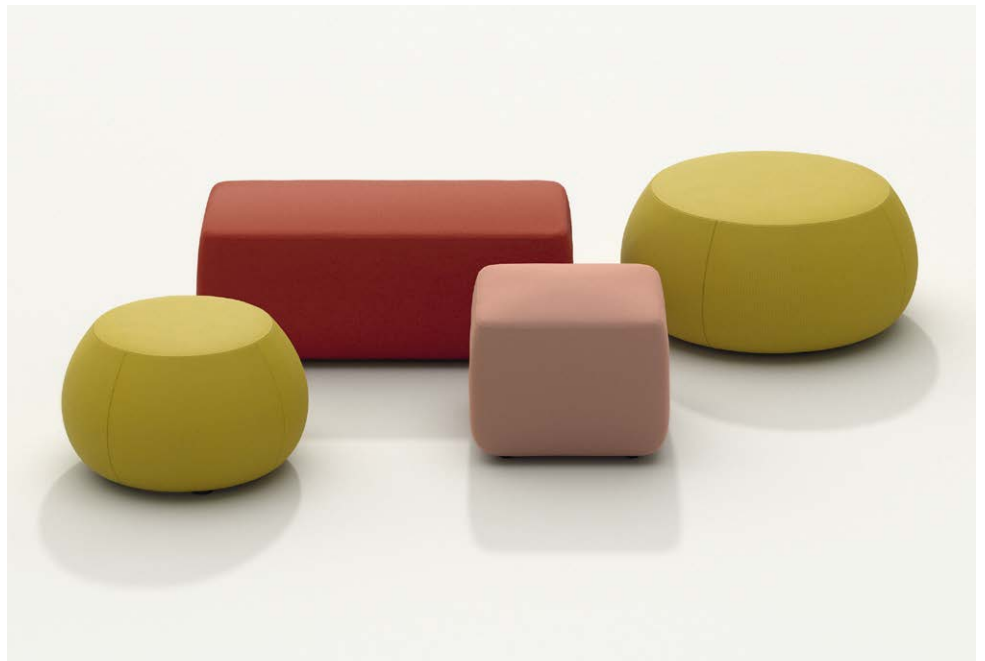

1

1 Art. 3017, 3018 Pix Cubo

2 Art. 3017, 3018 Pix Cubo
Art. 3000, 3001 Pix

2