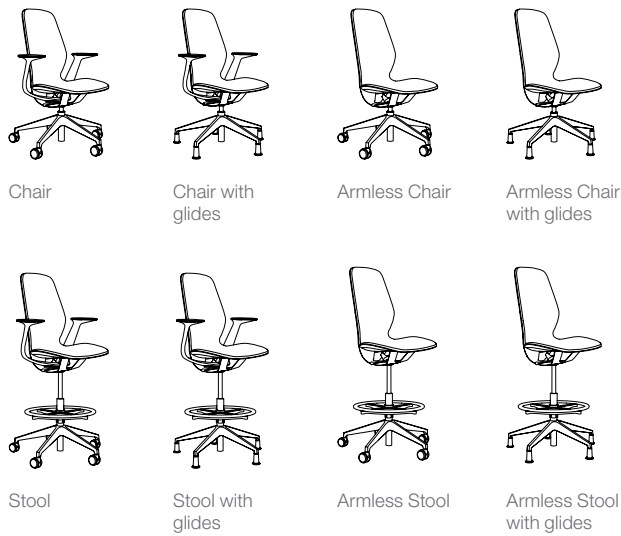

Innovation. Artistry. Performance.

Inspired by advances in material science, Steelcase created SILQ™—a breakthrough in seating design. Its innovative materiality is both mechanism and artistry.

The way SILQ is sculpted, the way it performs and what it's made of are inseparable.

When you sit in it, you become a part of it. SILQ delivers a personal experience that responds to the unique movements of your body and its wide range of material combinations create a canvas for personal expression.

17-0096745

With work being more dynamic than ever—we need a chair that’s minimal, versatile and suited for beautiful spaces. SILQ supports work in collaborative meeting spaces, conference rooms, nomadic benching environments and touchdown spaces.

STATEMENT OF LINE

Chair

Chair with glides

Armless Chair

Armless Chair with glides

Stool

Stool with glides

Armless Stool